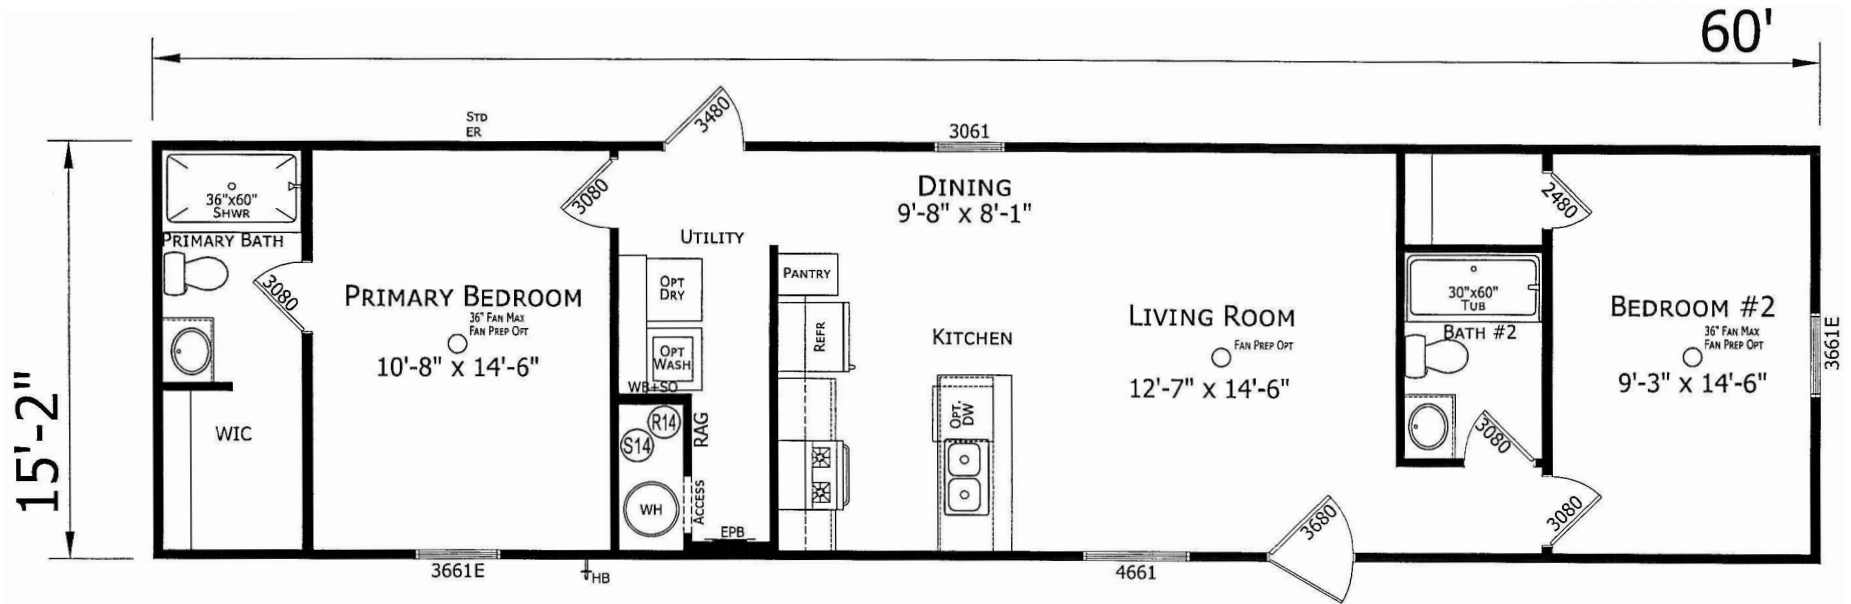

Wesson

Prime Series

910 SQ. FT. (Approximate) 2 Bedroom, 2 Bath

Last Updated: 1-23-25

FACTORY SELECT HOMES
19280 Cortez Blvd.
Brooksville, FL 34601

NOTE: ROOM SIZES INCLUDE WALL DIMENSIONS AND ARE NOT INDICATIVE OF TRUE NET DIMENSIONS