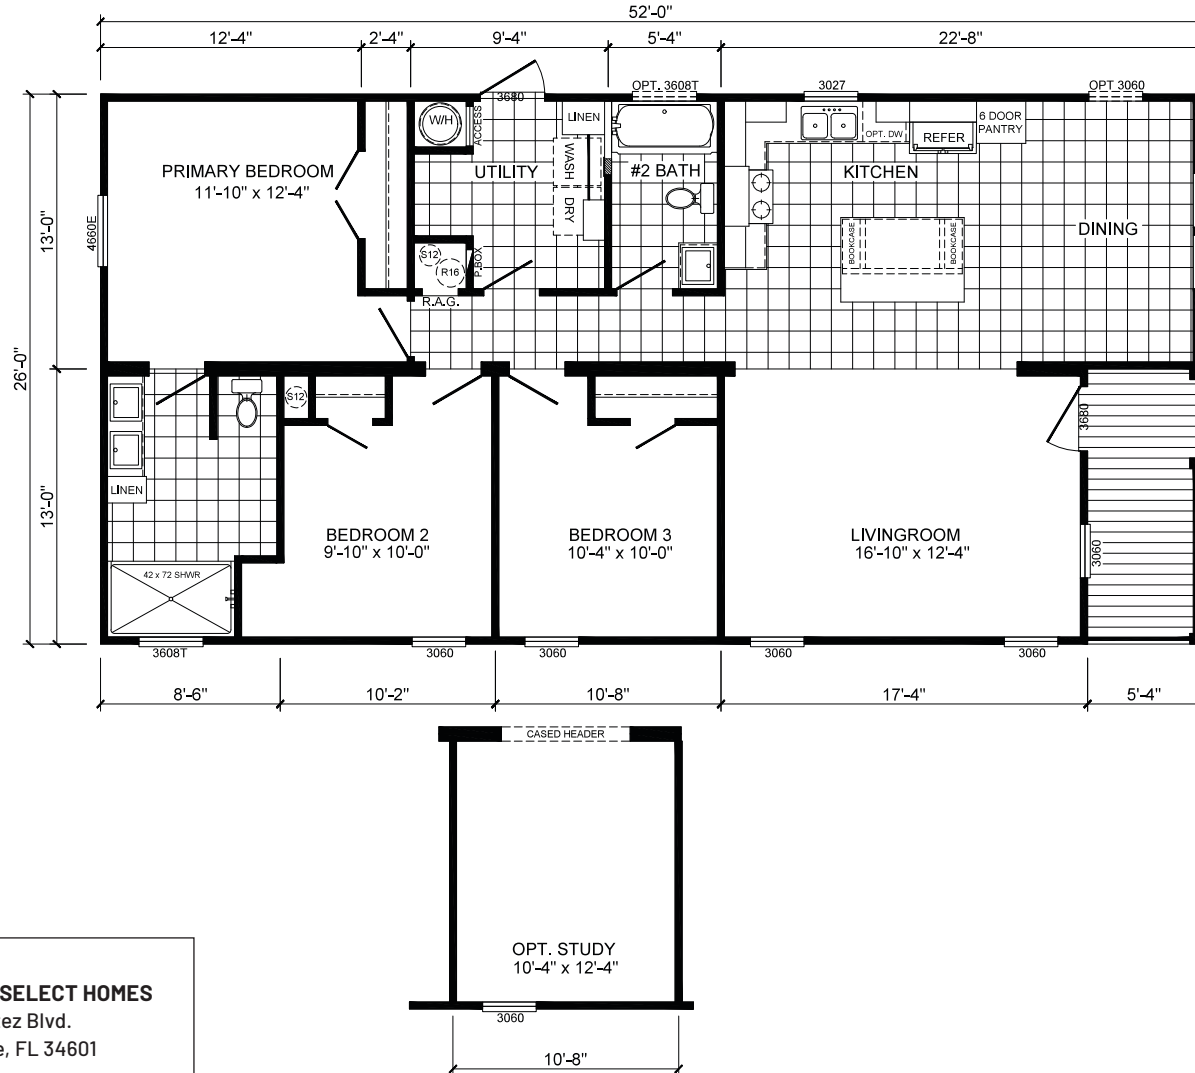

Wilkesboro

Community Series

1,352 SQ. FT. (Approximate) 3 Bedrooms, 2 Baths

Last Updated: 12-12-22

FACTORY SELECT HOMES
19280 Cortez Blvd.
Brooksville, FL 34601

FactorySelectHomes.com | 1-800-716-6337

IMPORTANT: Alta Cima Corp reserves the right to modify, cancel or substitute products or features of this event at any time without prior notice or obligation. Pictures and other promotional materials are representative and may depict or contain floor plans, square footages, elevations, options, upgrades, extra design features, decorations, floor coverings, specialty light fixtures, custom paint and wall coverings, window treatments, landscaping, sound and alarm systems, furnishings, appliances, and other designer/decorator features and amenities that are not included as part of the home and/or may not be available at all locations. Home, pricing and community information is subject to change, and homes to prior sale, at any time without notice or obligation. ©2020 Alta Cima Corp. All rights reserved.