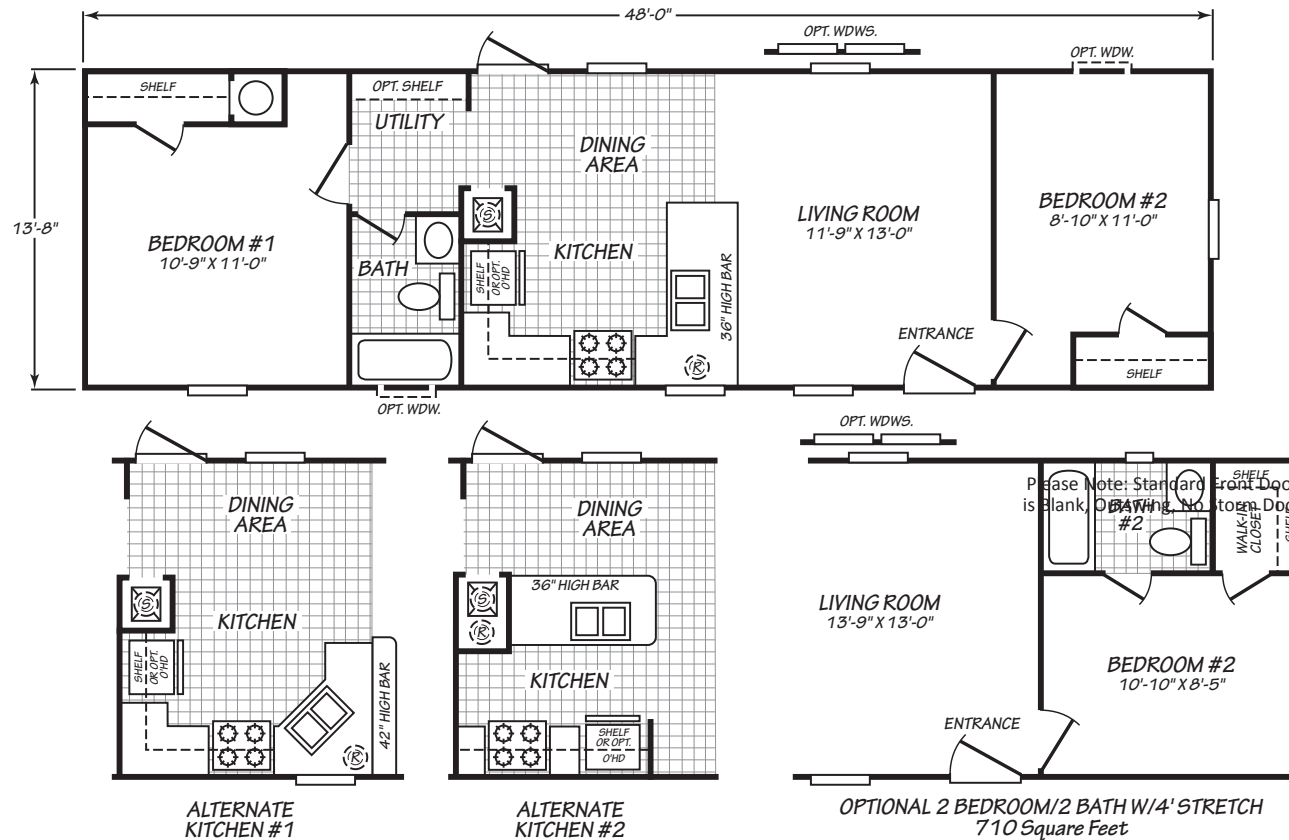

Yalaha

Westfield Classic Series

2 Bedrooms, 1 Bath
Approx. 656 Sq. Ft.

Last Updated: 7-17-20

19280 Cortez Blvd.
Brooksville, FL 34601
1-800-716-6337
www.FactorySelectHomes.com

For Detailed Directions See Map On Our Website