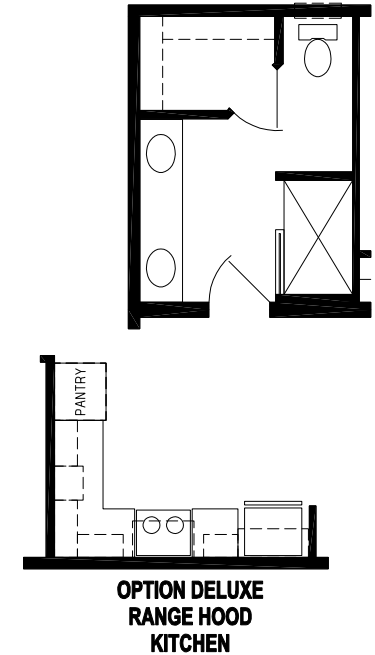

Youman

Silver Springs Limited Series

1,290 SQ. FT. (Approximate) 3 Bedrooms, 2 Baths

Last Updated: 7-5-22

FACTORY SELECT HOMES
19280 Cortez Blvd.
Brooksville, FL 34601

FactorySelectHomes.com | 1-800-716-6337