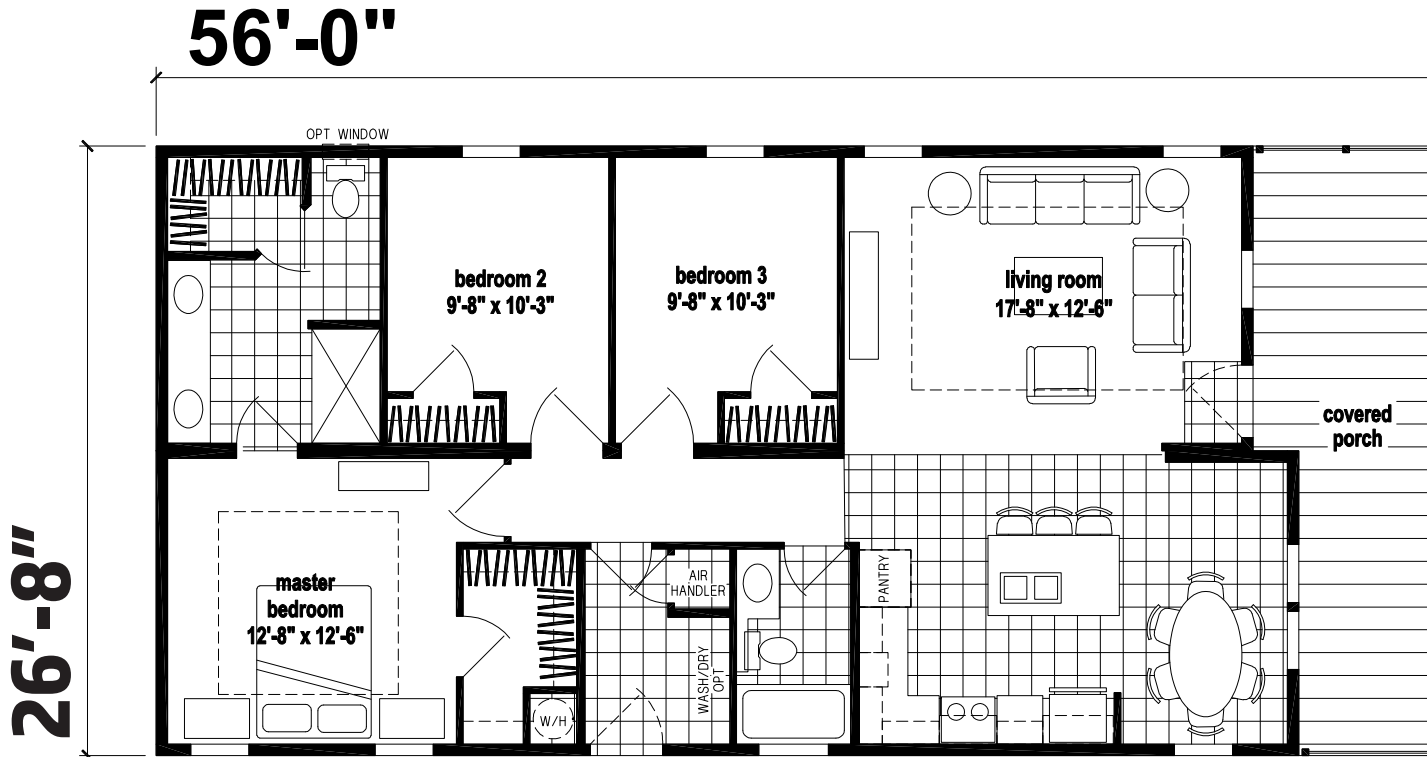

Youman

Silver Springs Limited Series

1,290 SQ. FT. (Approximate) 3 Bedrooms, 2 Baths

Last Updated: 7-5-22

FACTORY SELECT HOMES
19280 Cortez Blvd.
Brooksville, FL 34601

FactorySelectHomes.com | 1-800-716-6337