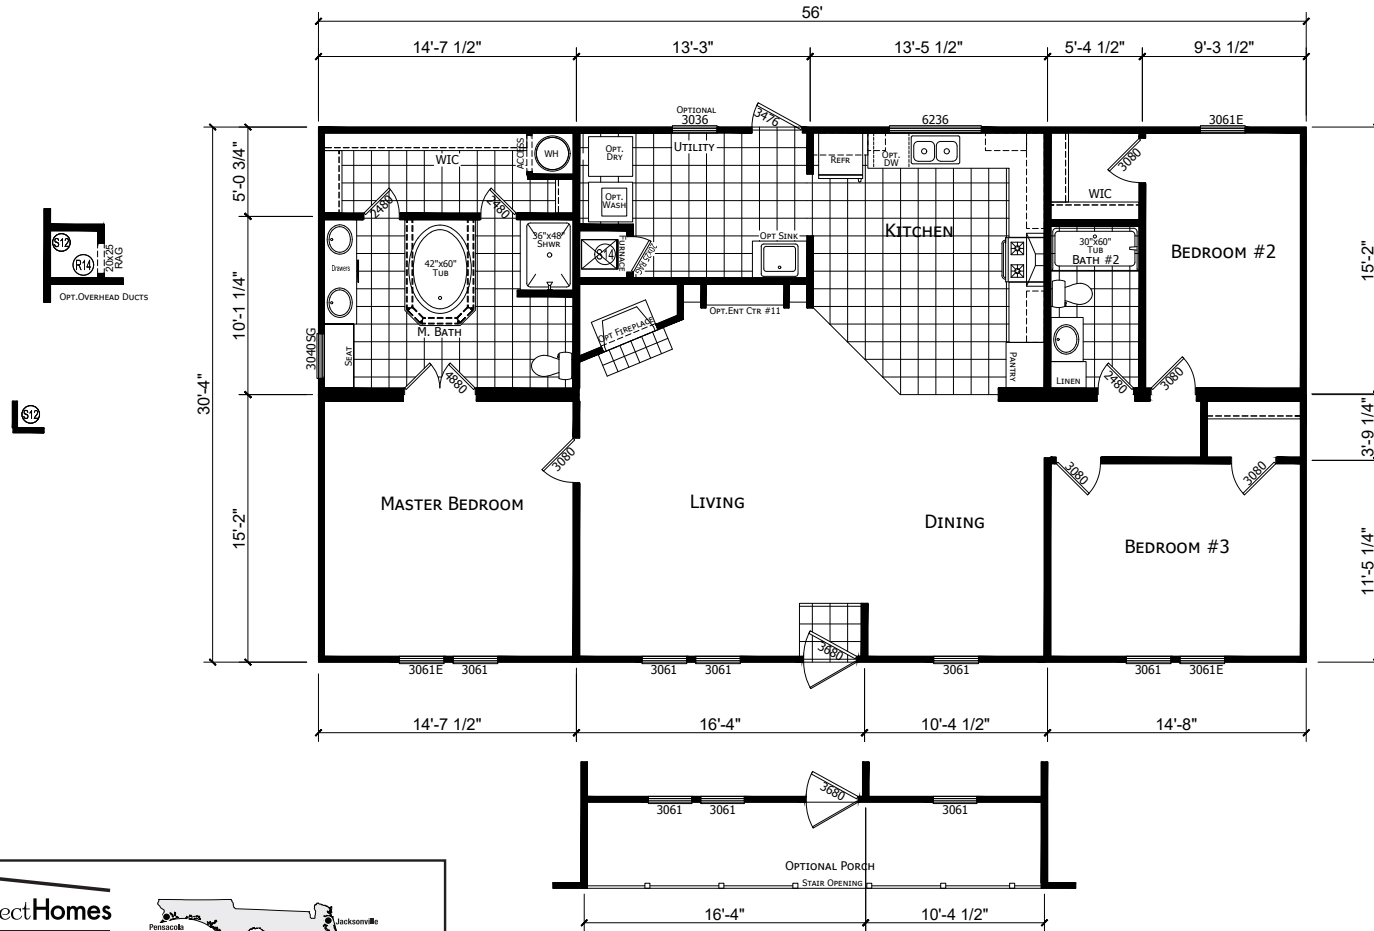

Zamar

Crossings Limited Series

CHAMPION

MANUFACTURED BEAUTIFULLY™

FactorySelectHomes

3 Bedrooms, 2 Baths
Approx. 1,698 Sq. Ft.

Last Updated: 9-14-18

FactorySelectHomes