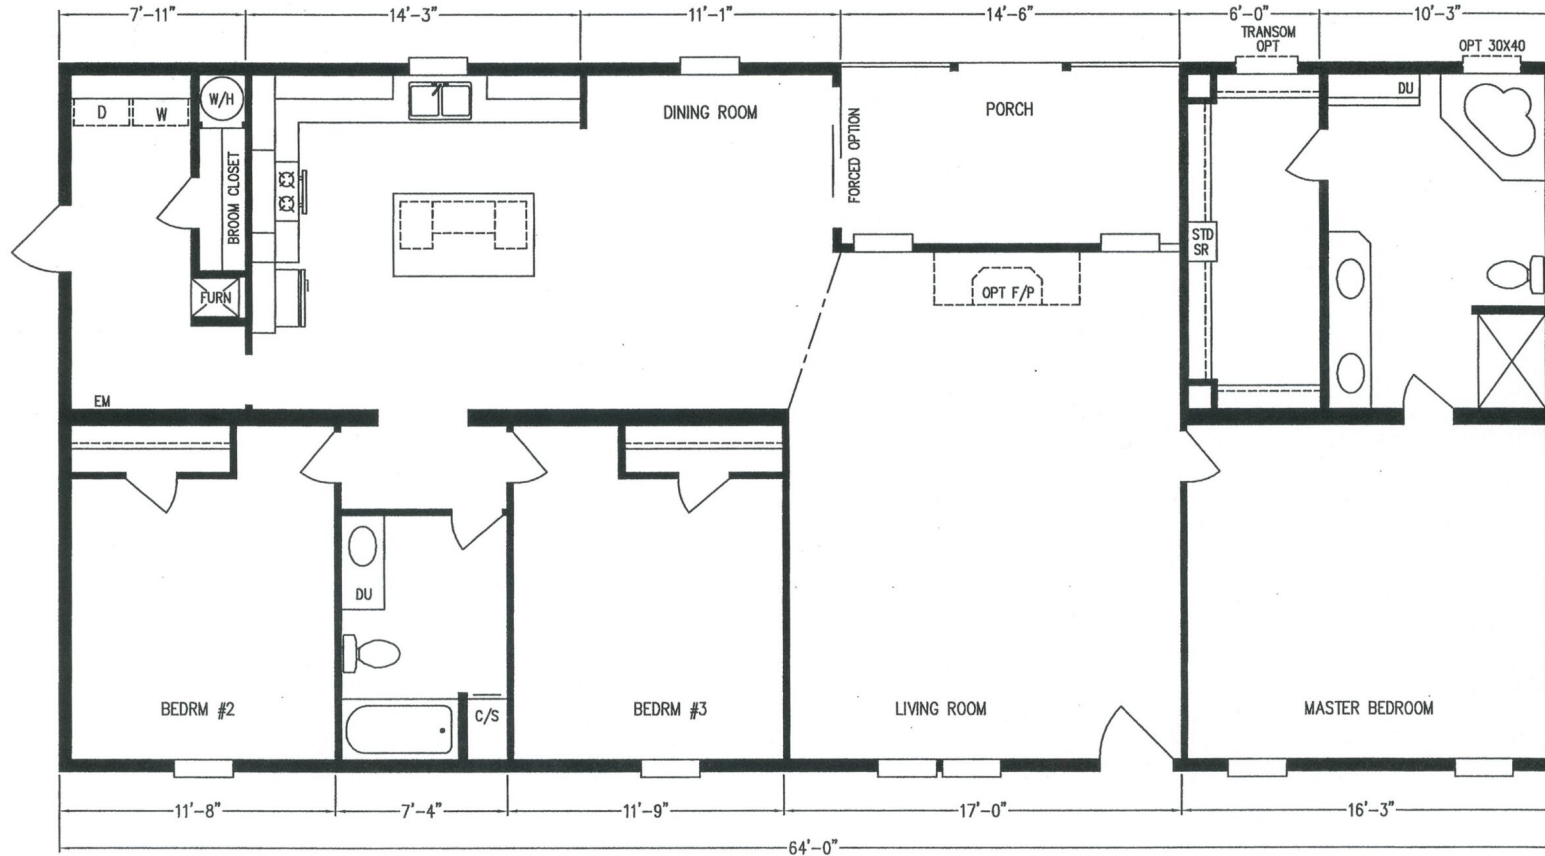

Benndale

MD Series - Multi-Sections

1,920 SQ. FT. (Approximate) 3 Bedroom, 2 Bath

Last Updated: 2-23-24

FACTORY SELECT HOMES

535 Highway 35 South
Carthage, MS 39051

FactoryDirectHousing.com | 1-800-965-9278