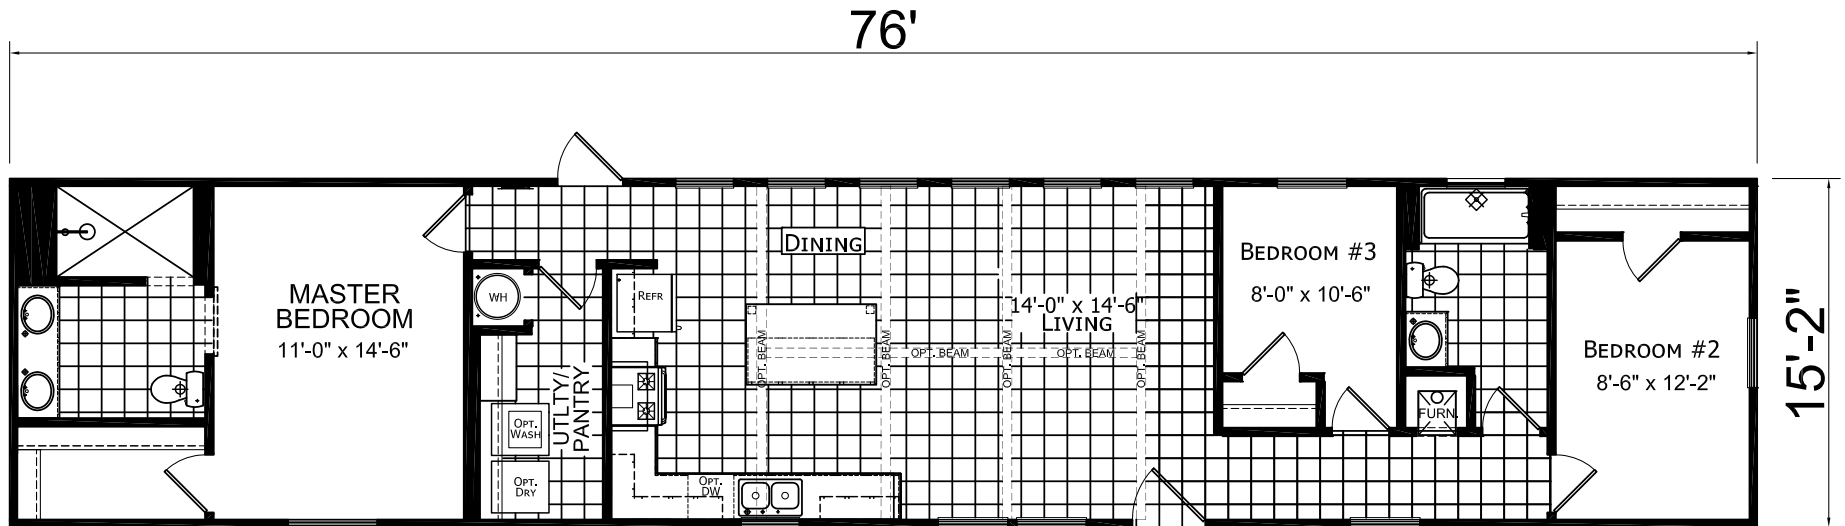

Cyrus

Ridgecrest Series by Champion Homes | Dresden, TN

1,153 SQ. FT. (Approximate) 3 Bedroom, 2 Bath

Last Updated: 1-5-21

FACTORY SELECT HOMES

535 Highway 35 South
Carthage, MS 39051

FactoryBuiltHomesDirect.com | 1-800-965-9278