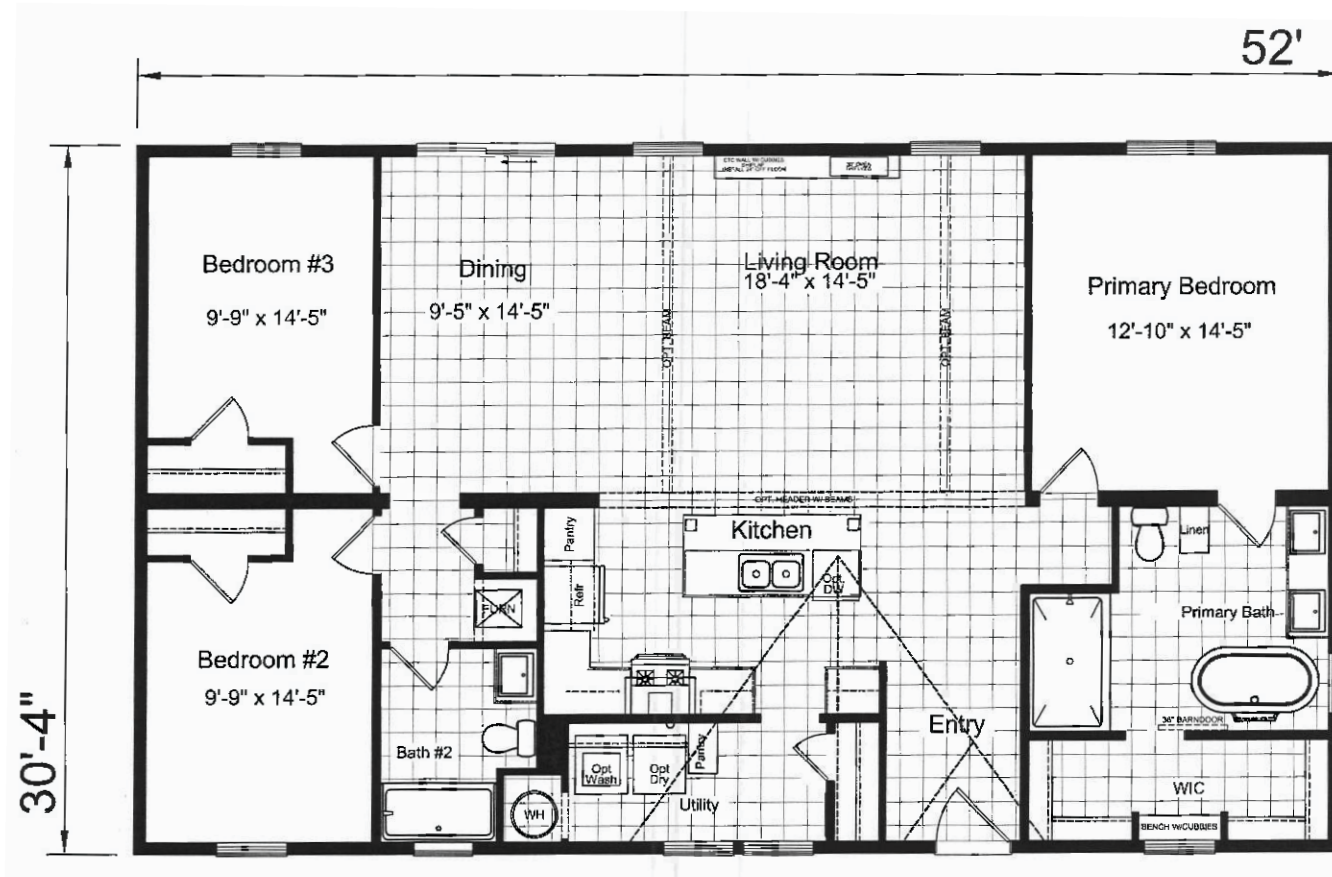

Florham

Ascend Series by Champion Homes | Dresden, TN

1,577 SQ. FT. (Approximate) 3 Bedrooms, 2 Baths

Last Updated: 10-11-22

FACTORY SELECT HOMES
535 Highway 35 South
Carthage, MS 39051

FactoryDirectHousing.com | 1-800-965-9278