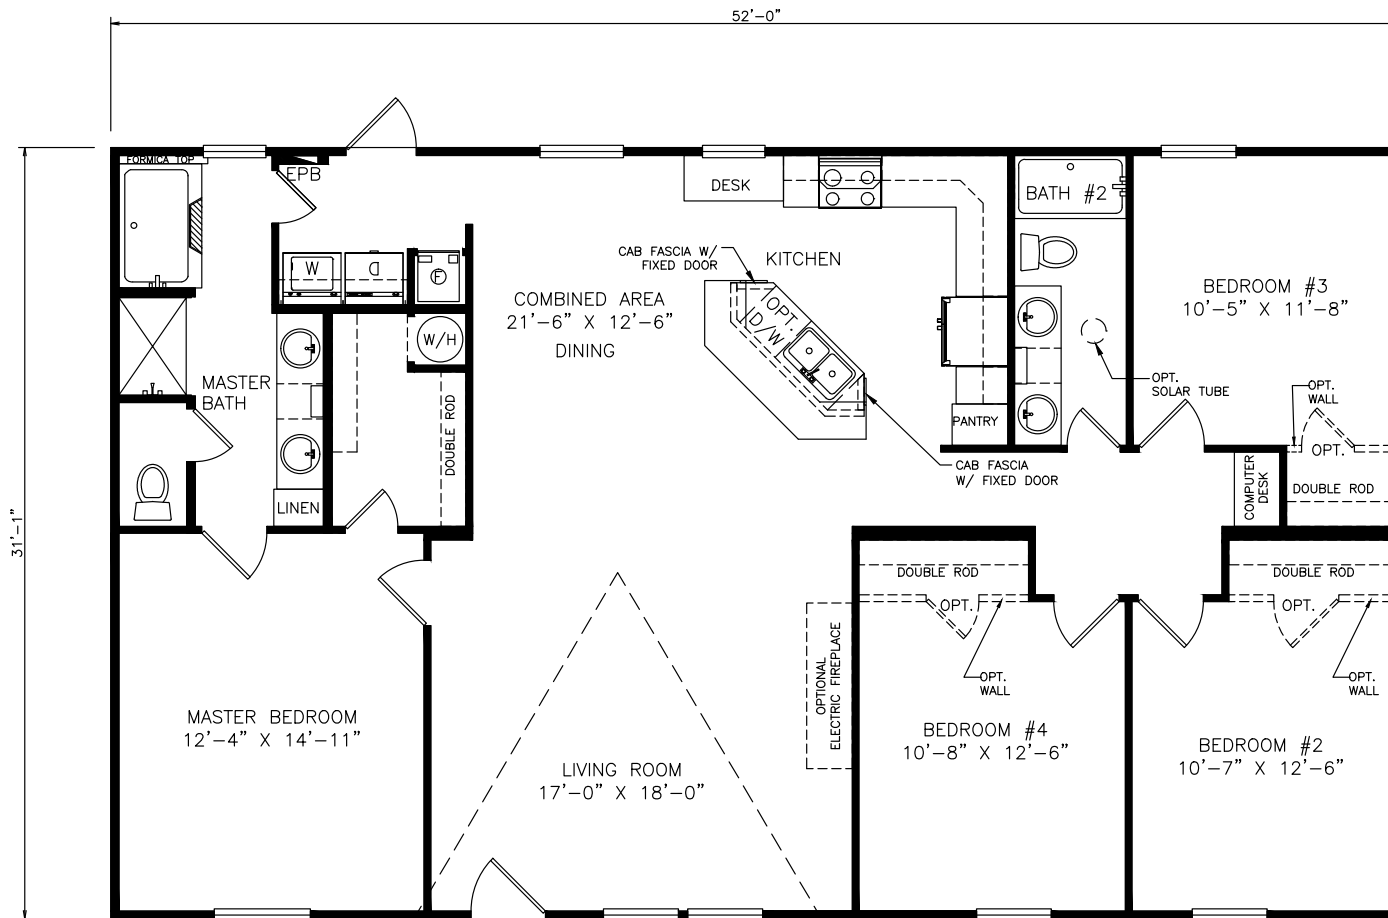

Graysen

Classic Series

1,622 SQ. FT. (Approximate) 4 Bedroom, 2 Bath

Last Updated: 11-4-21

FACTORY SELECT HOMES

535 Highway 35 South
Carthage, MS 39051

FactoryDirectHousing.com | 1-800-965-9278

IMPORTANT: Alta Cima Corp reserves the right to modify, cancel or substitute products or features of this event at any time without prior notice or obligation. Pictures and other promotional materials are representative and may depict or contain floor plans, square footages, elevations, options, upgrades, extra design features, decorations, floor coverings, specialty light fixtures, custom paint and wall coverings, window treatments, landscaping, sound and alarm systems, furnishings, appliances, and other designer/decorator features and amenities that are not included as part of the home and/or may not be available at all locations. Home, pricing and community information is subject to change, and homes to prior sale, at any time without notice or obligation. ©2020 Alta Cima Corp. All rights reserved.