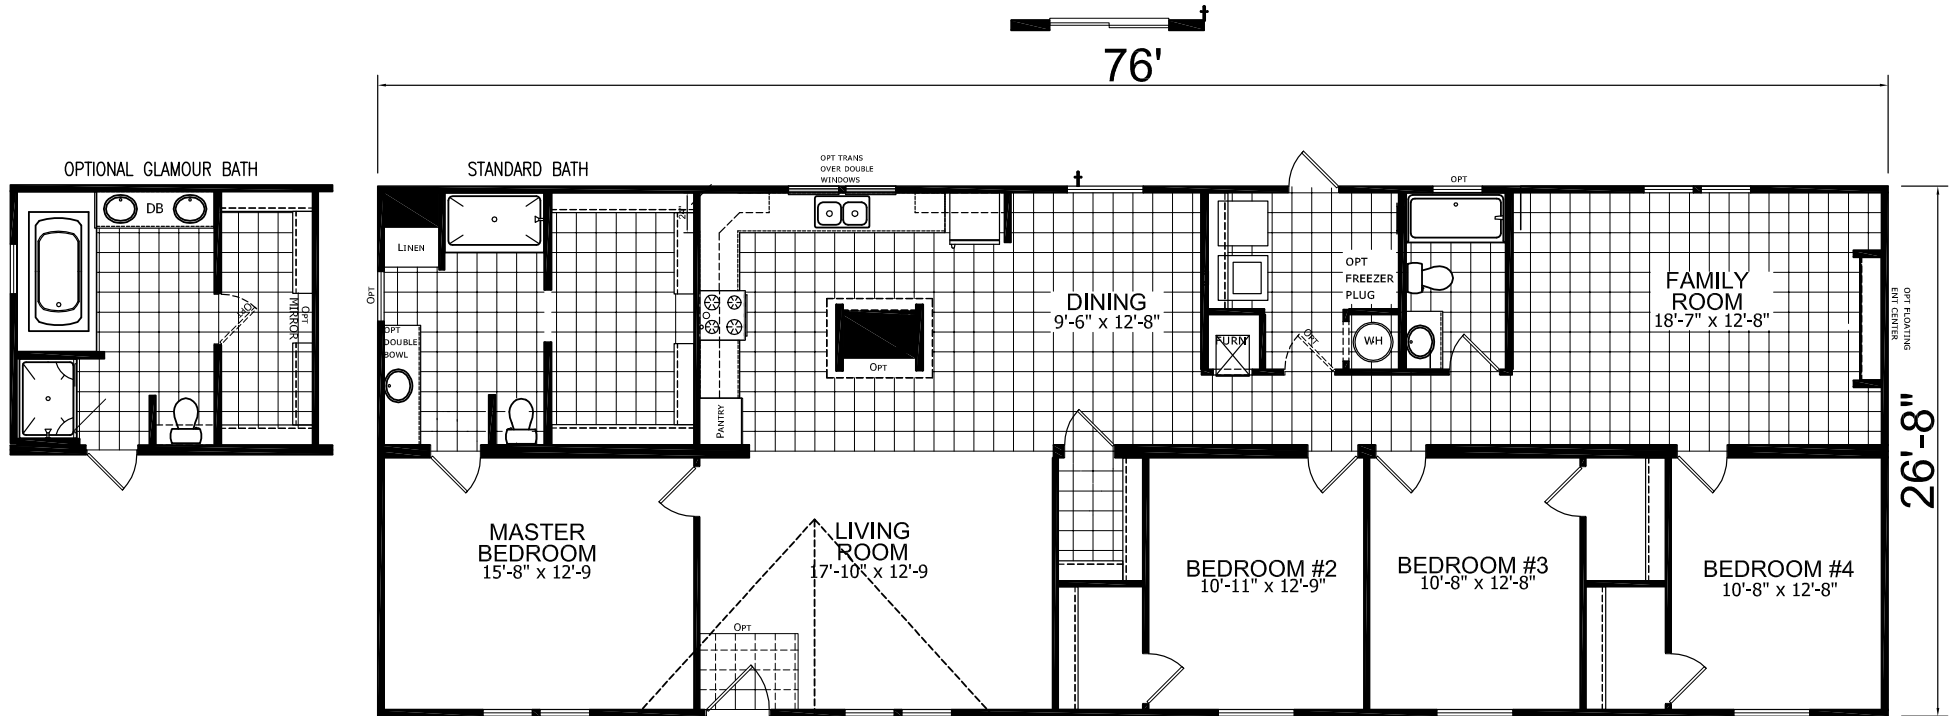

# Honeycutt

Commonwealth Series by Champion Homes | Dresden, TN

2,036 SQ. FT. (Approximate) 4 Bedroom, 2 Bath

Last Updated: 6-1-21

**FACTORY SELECT HOMES**

535 Highway 35 South  
Carthage, MS 39051

**FactoryDirectHousing.com | 1-800-965-9278**