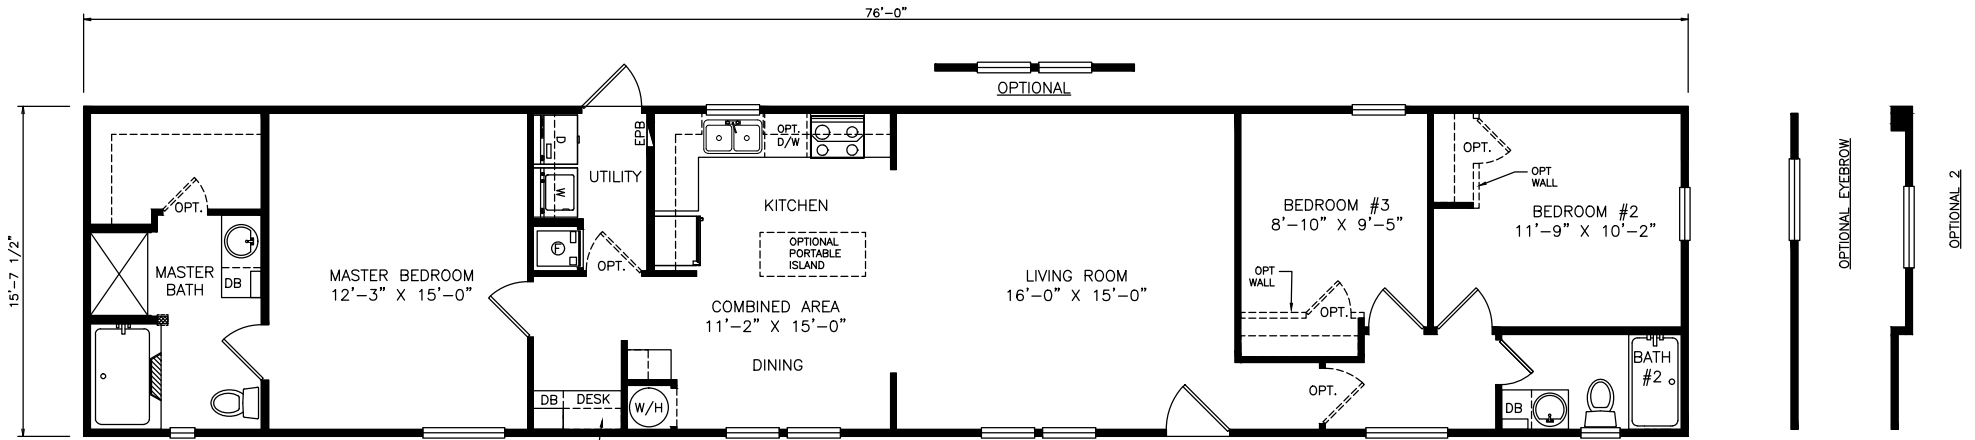

Josanna

Classic Series

1,193 SQ. FT. (Approximate) 3 Bedroom, 2 Bath

Last Updated: 11-4-21

FACTORY SELECT HOMES

535 Highway 35 South
Carthage, MS 39051

FactoryDirectHousing.com | 1-800-965-9278

IMPORTANT: Alta Cima Corp reserves the right to modify, cancel or substitute products or features of this event at any time without prior notice or obligation. Pictures and other promotional materials are representative and may depict or contain floor plans, square footages, elevations, options, upgrades, extra design features, decorations, floor coverings, specialty light fixtures, custom paint and wall coverings, window treatments, landscaping, sound and alarm systems, furnishings, appliances, and other designer/decorator features and amenities that are not included as part of the home and/or may not be available at all locations. Home, pricing and community information is subject to change, and homes to prior sale, at any time without notice or obligation. ©2020 Alta Cima Corp. All rights reserved.