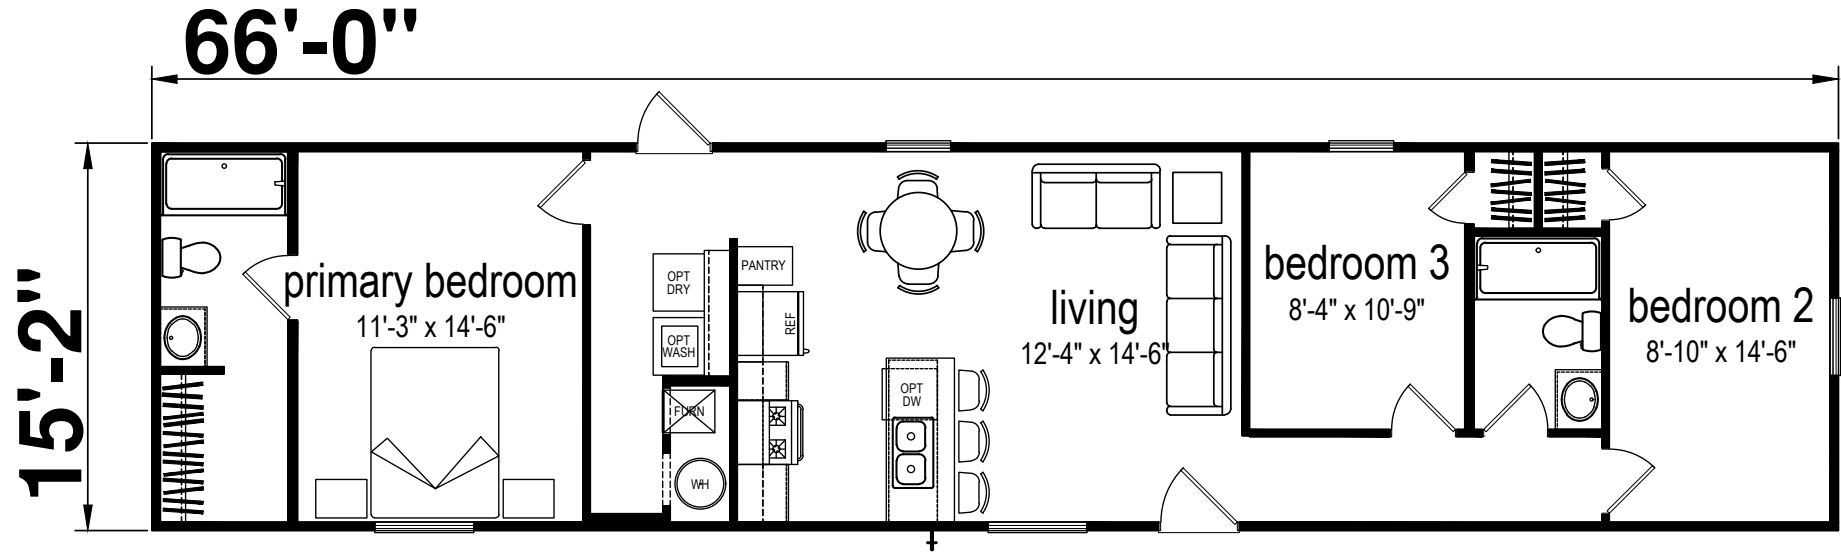

Lecoma

Prime Series by Champion Homes | Benton, KY
1,001 SQ. FT. (Approximate) 3 Bedroom, 2 Bath

Last Updated: 8-22-23

FACTORY SELECT HOMES
535 Highway 35 South
Carthage, MS 39051

FactoryDirectHousing.com | 1-800-965-9278