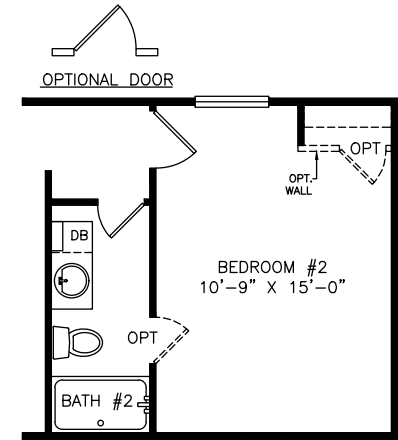

Lena

Classic Series

880 SQ. FT. (Approximate) 2 Bedroom, 2 Bath

Last Updated: 11-4-21

OPTIONAL

OPTIONAL SHOWER

FACTORY SELECT HOMES

535 Highway 35 South
Carthage, MS 39051