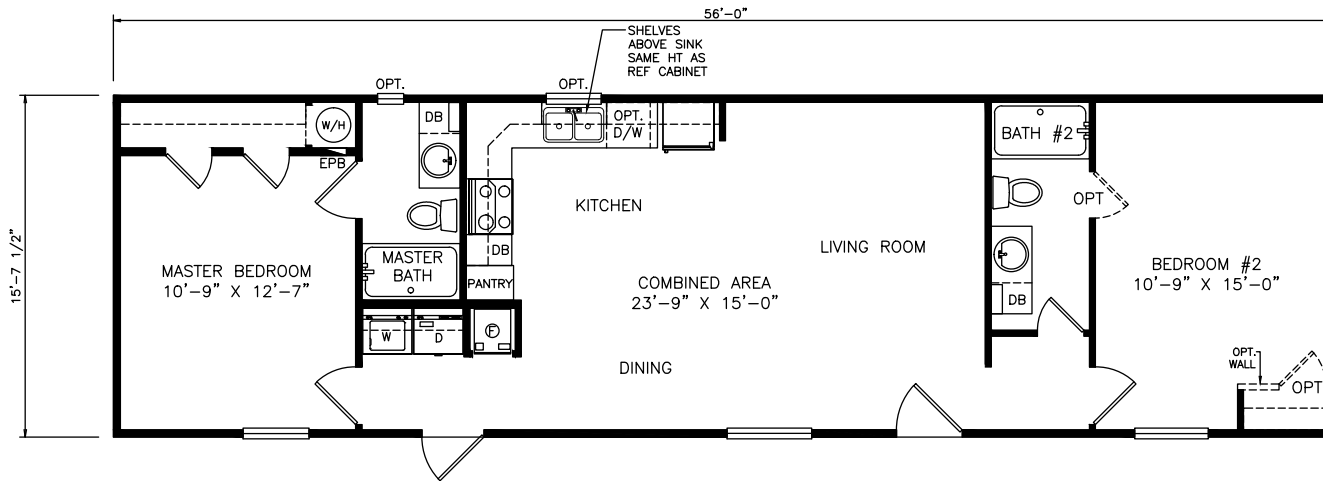

Lena

Classic Series

880 SQ. FT. (Approximate) 2 Bedroom, 2 Bath

Last Updated: 11-4-21

OPTIONAL

OPTIONAL SHOWER

FACTORY SELECT HOMES

535 Highway 35 South
Carthage, MS 39051