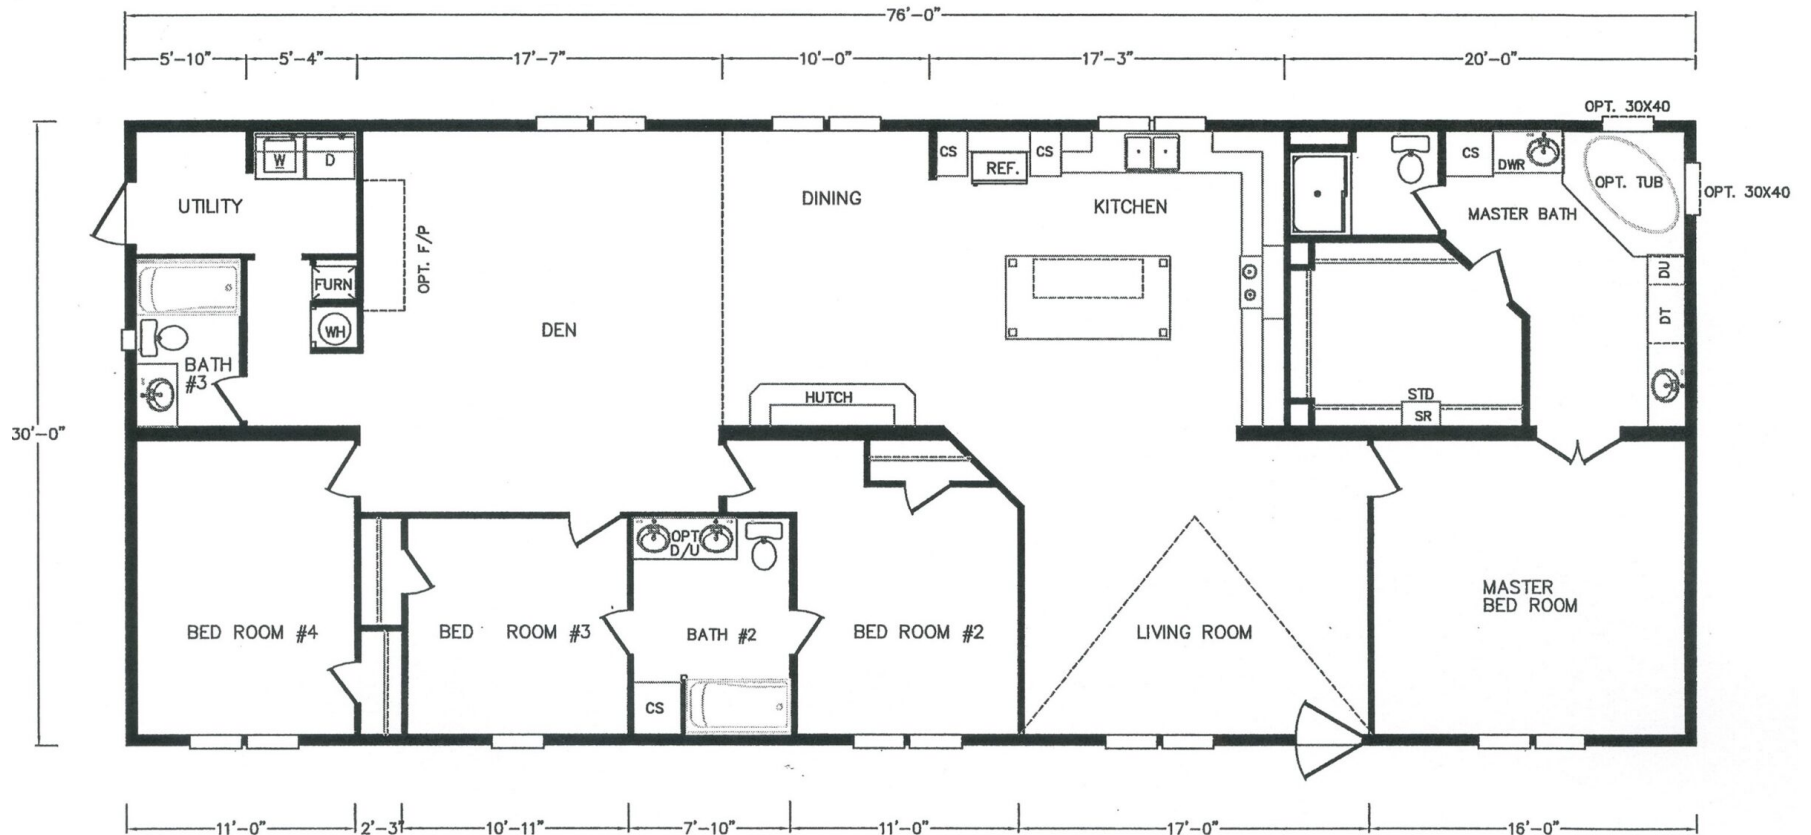

Lucedale

MD Series - Multi-Sections

2,280 SQ. FT. (Approximate) 4 Bedroom, 3 Bath

Last Updated: 2-23-24

FACTORY SELECT HOMES

535 Highway 35 South
Carthage, MS 39051

FactoryDirectHousing.com | 1-800-965-9278