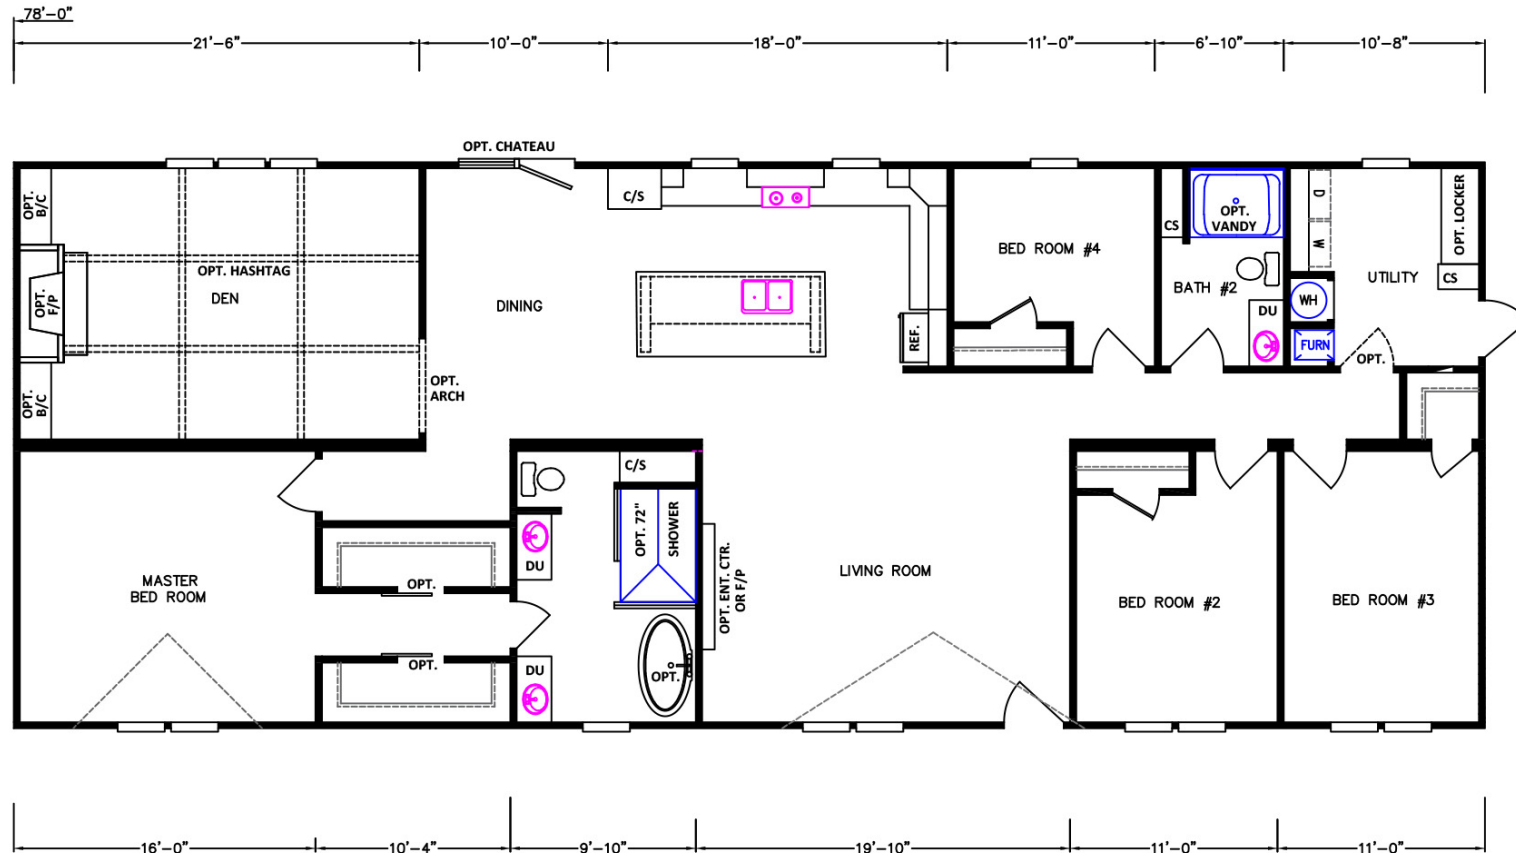

# Maben

KB Series - Multi-Sections

2,340 SQ. FT. (Approximate) 4 Bedroom, 2 Bath

Last Updated: 2-23-24