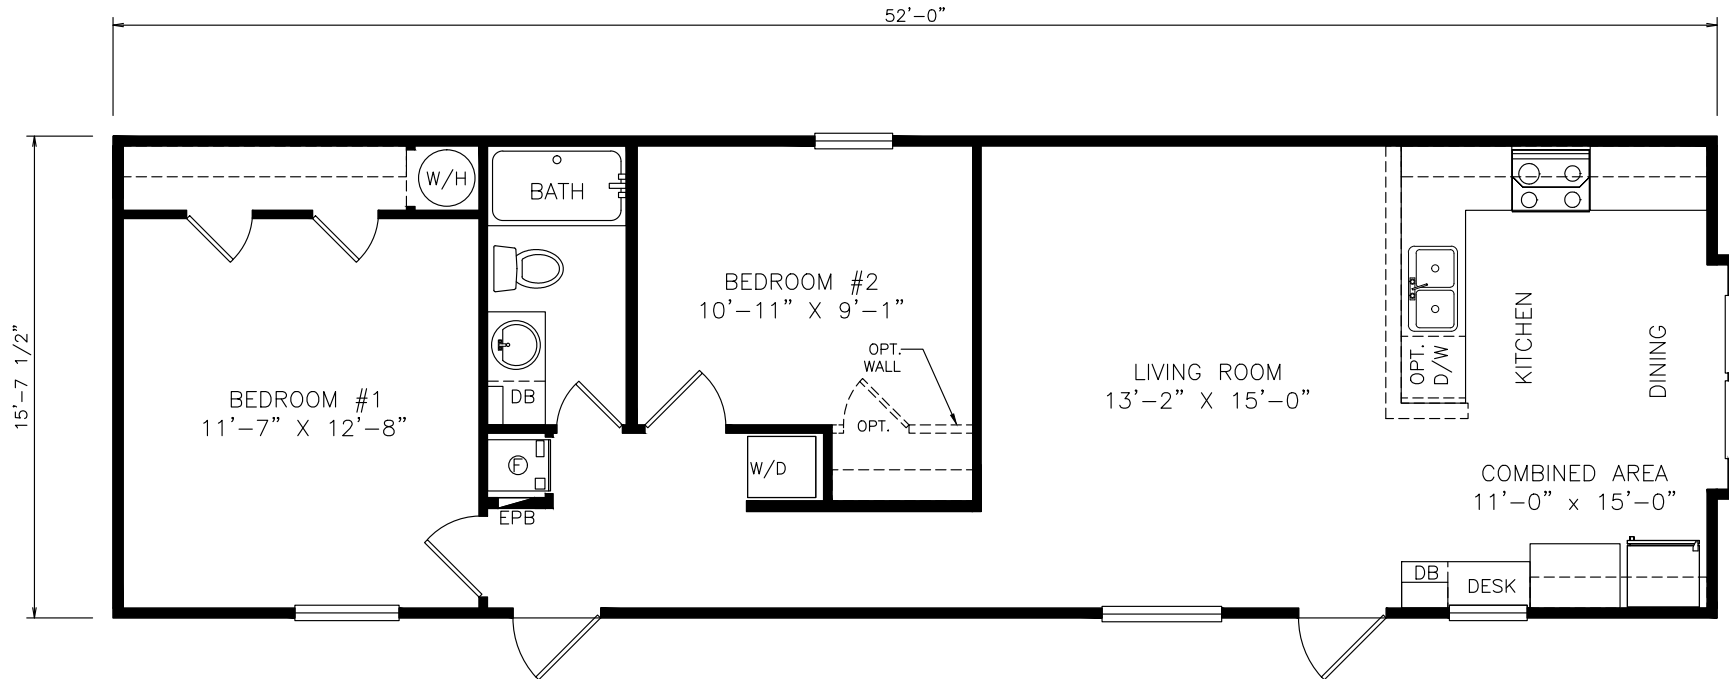

Magee

Classic Series

822 SQ. FT. (Approximate) 2 Bedroom, 1 Bath

Last Updated: 11-4-21

FACTORY SELECT HOMES

535 Highway 35 South
Carthage, MS 39051

FactoryDirectHousing.com | 1-800-965-9278

IMPORTANT: Alta Cima Corp reserves the right to modify, cancel or substitute products or features of this event at any time without prior notice or obligation. Pictures and other promotional materials are representative and may depict or contain floor plans, square footages, elevations, options, upgrades, extra design features, decorations, floor coverings, specialty light fixtures, custom paint and wall coverings, window treatments, landscaping, sound and alarm systems, furnishings, appliances, and other designer/decorator features and amenities that are not included as part of the home and/or may not be available at all locations. Home, pricing and community information is subject to change, and homes to prior sale, at any time without notice or obligation. ©2020 Alta Cima Corp. All rights reserved.