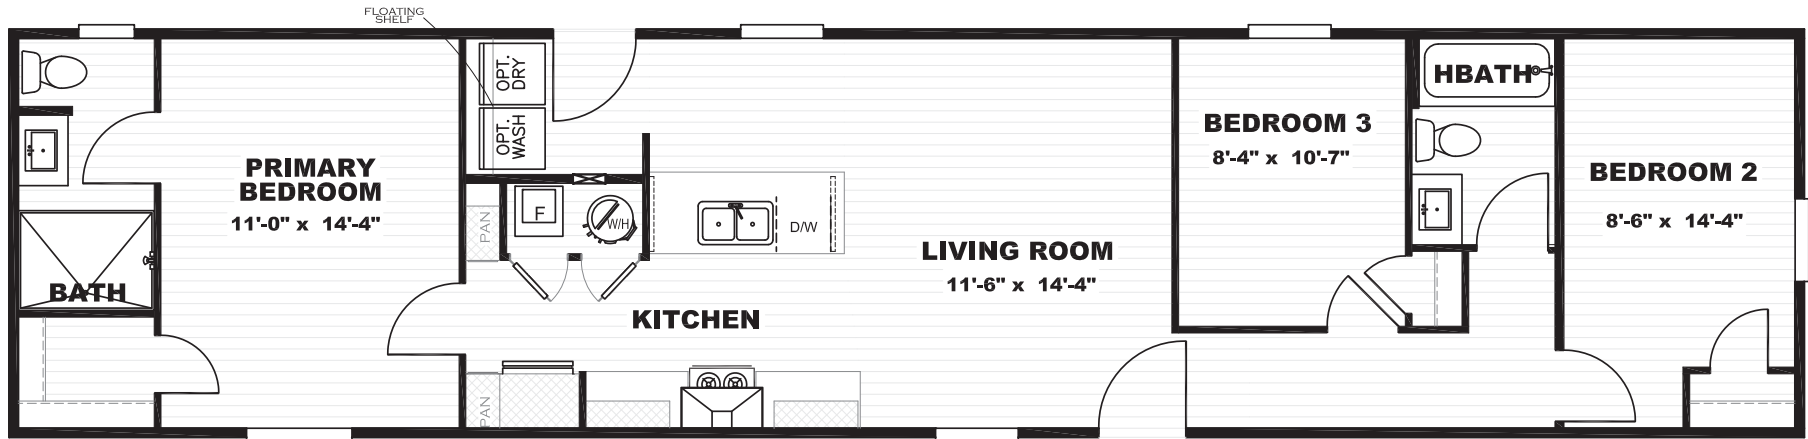

Marchwell

Epic Collection Series

990 SQ. FT. (Approximate) 3 Bedroom, 2 Bath

Last Updated: 6-23-23

FACTORY SELECT HOMES

535 Highway 35 South
Carthage, MS 39051

FactoryDirectHousing.com | 1-800-965-9278

IMPORTANT: Alta Cima Corp reserves the right to modify, cancel or substitute products or features of this event at any time without prior notice or obligation. Pictures and other promotional materials are representative and may depict or contain floor plans, square footages, elevations, options, upgrades, extra design features, decorations, floor coverings, specialty light fixtures, custom paint and wall coverings, window treatments, landscaping, sound and alarm systems, furnishings, appliances, and other designer/decorator features and amenities that are not included as part of the home and/or may not be available at all locations. Home, pricing and community information is subject to change, and homes to prior sale, at any time without notice or obligation. ©2020 Alta Cima Corp. All rights reserved.