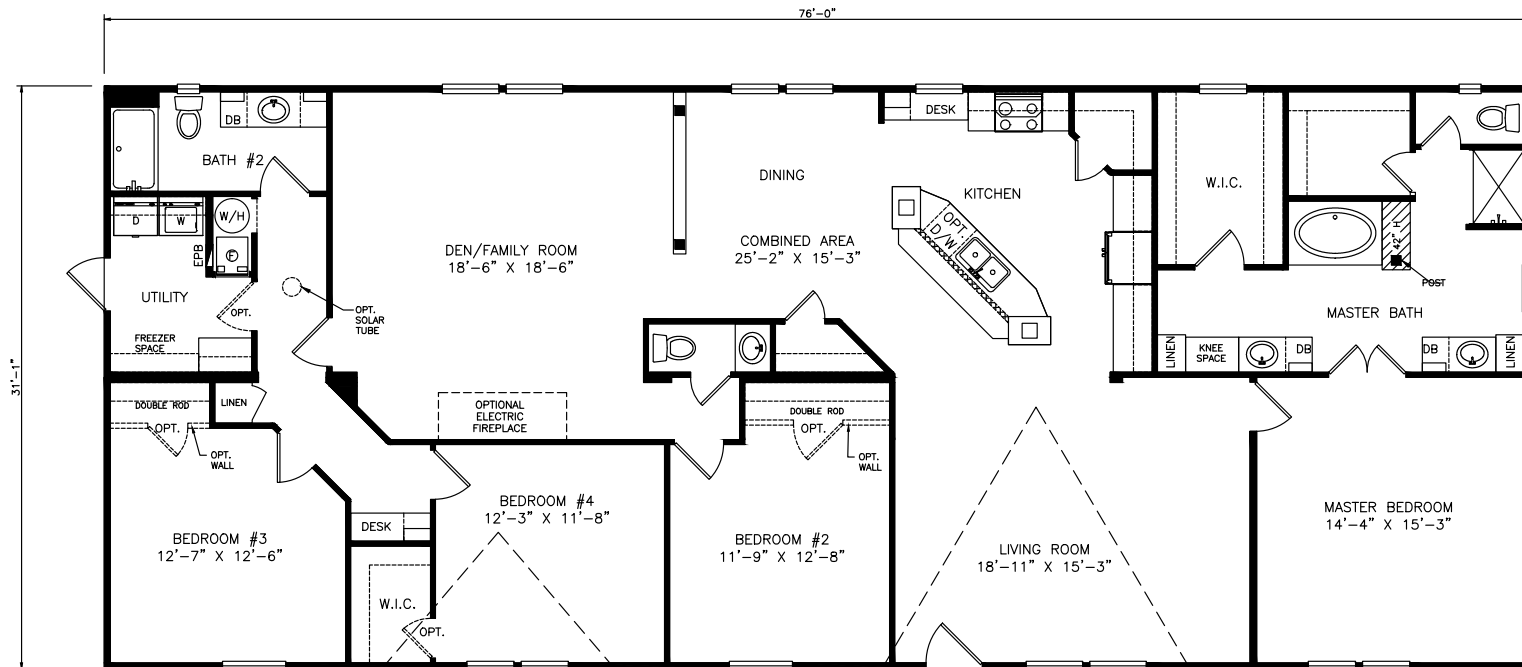

# McNeely

Classic Series

2,369 SQ. FT. (Approximate) 4 Bedroom, 2.5 Bath

Last Updated: 11-4-21

OPT. UTILITY SINK