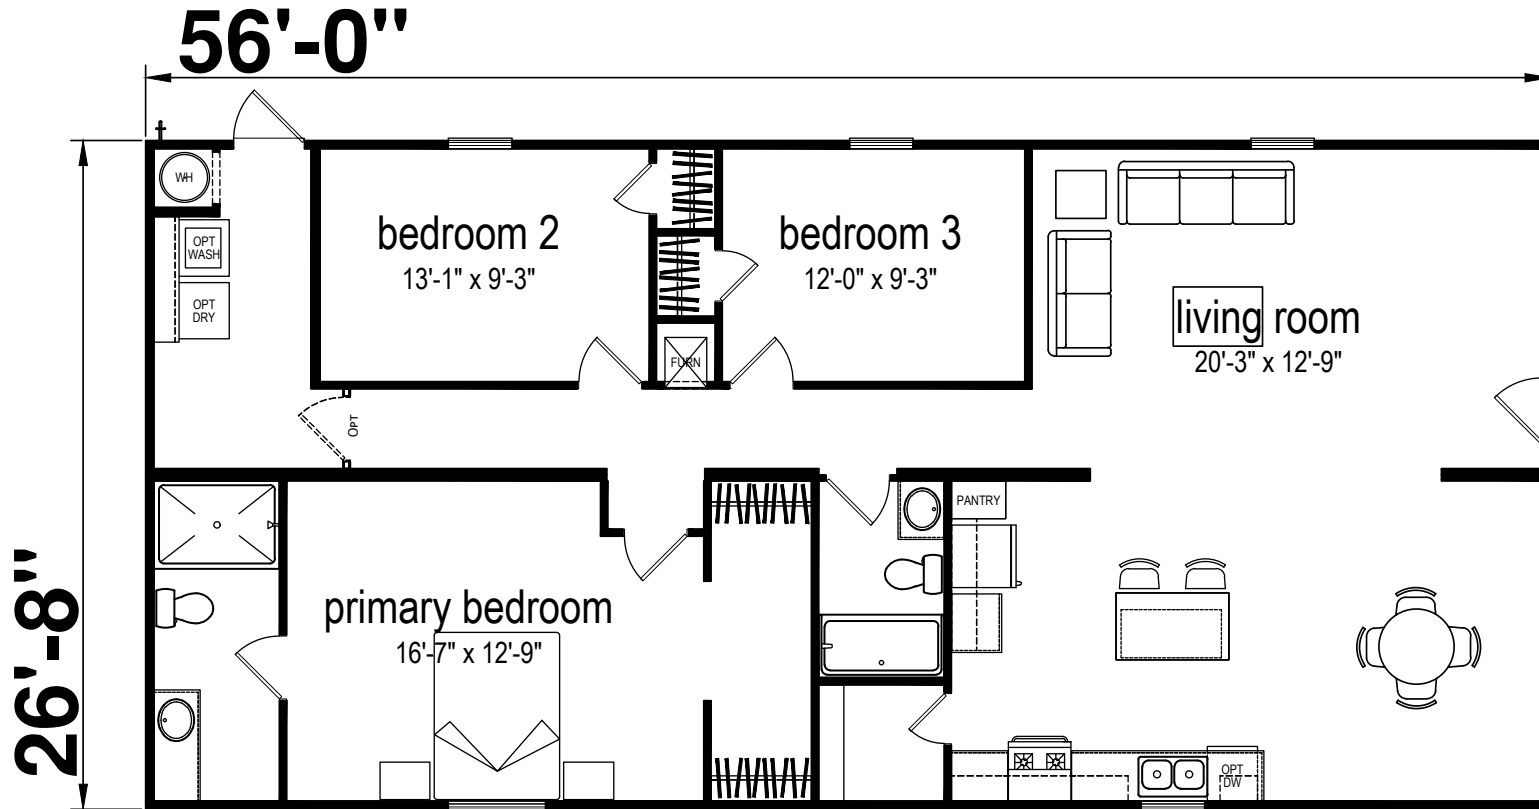

Natchez

Prime Series by Champion Homes | Benton, KY
 1,493 SQ. FT. (Approximate) 3 Bedroom, 2 Bath

Last Updated: 8-22-23

FACTORY SELECT HOMES
 535 Highway 35 South
 Carthage, MS 39051

FactoryDirectHousing.com | 1-800-965-9278