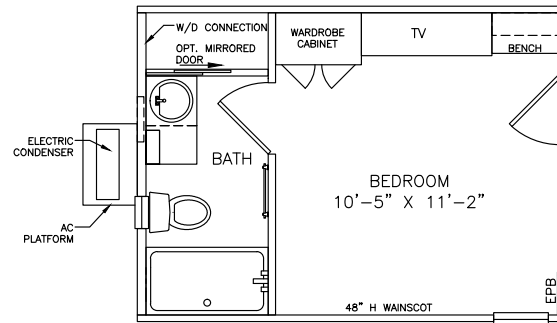

# Nelle

Select Series

399 SQ. FT. (Approximate) 1 Bedroom, 1 Bath

Last Updated: 11-5-21

OPT. SHOWER

OPT. WASHER/DRYER

**FACTORY SELECT HOMES**

535 Highway 35 South  
Carthage, MS 39051