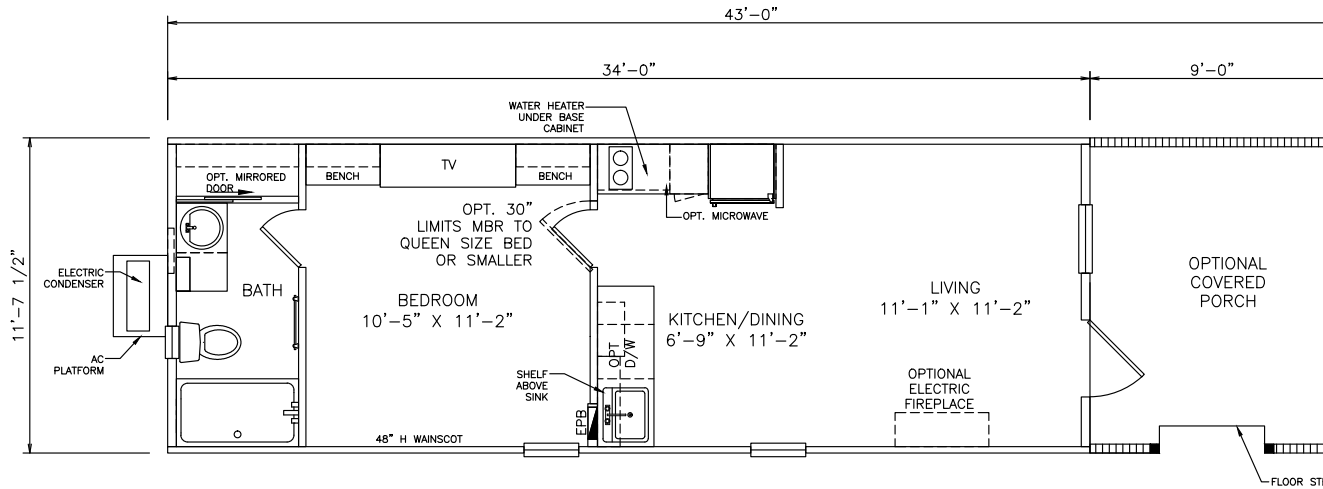

# Nelle

Select Series

399 SQ. FT. (Approximate) 1 Bedroom, 1 Bath

Last Updated: 11-5-21

OPT. SHOWER

OPT. WASHER/DRYER

**FACTORY SELECT HOMES**

535 Highway 35 South  
Carthage, MS 39051