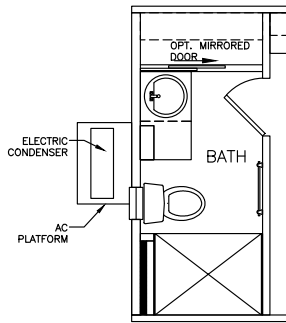

# Nelle

Select Series

399 SQ. FT. (Approximate) 1 Bedroom, 1 Bath

Last Updated: 11-5-21

OPT. SHOWER

OPT. WASHER/DRYER

**FACTORY SELECT HOMES**

535 Highway 35 South  
Carthage, MS 39051