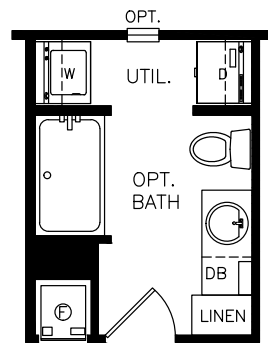

Newelton

Classic Series

880 SQ. FT. (Approximate) 1 Bedroom, 1 Bath

Last Updated: 11-4-21

OPT. BATH

FACTORY SELECT HOMES

535 Highway 35 South
Carthage, MS 39051

FactoryDirectHousing.com | 1-800-965-9278