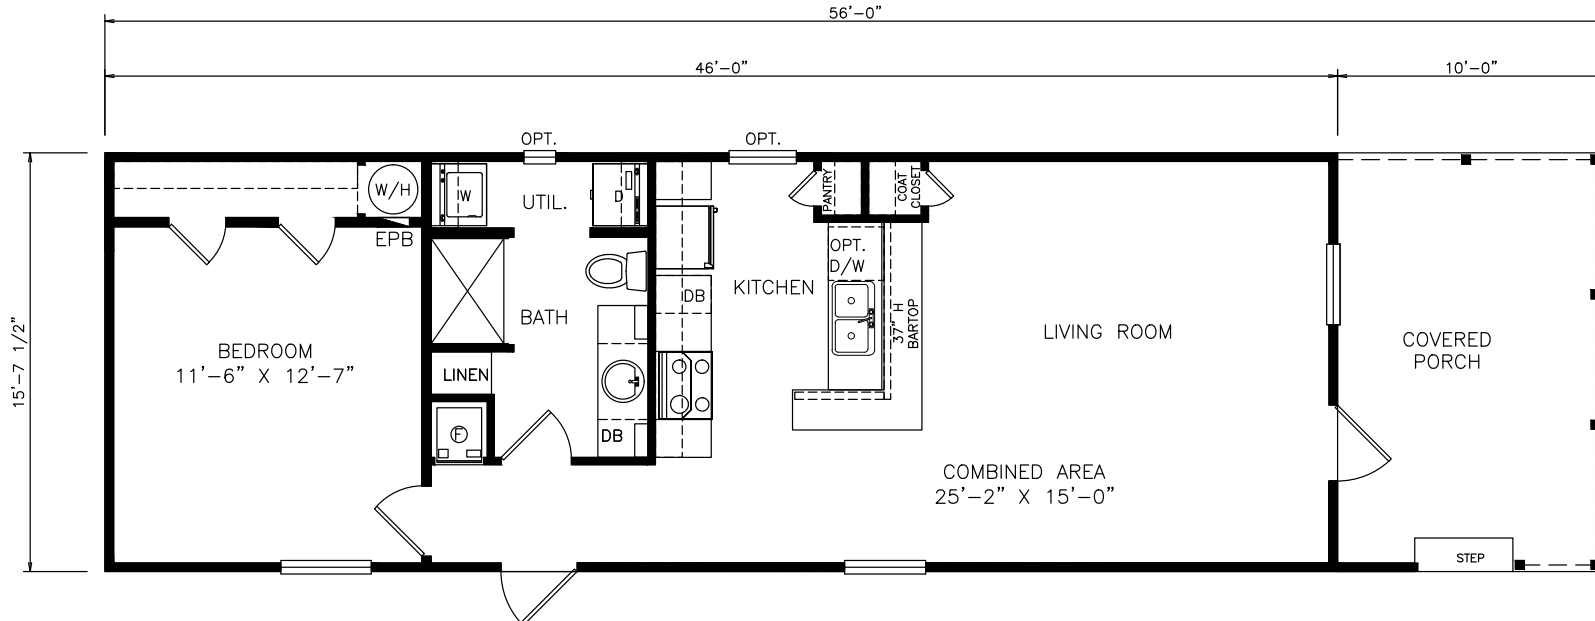

Newelton

Classic Series

880 SQ. FT. (Approximate) 1 Bedroom, 1 Bath

Last Updated: 11-4-21

OPT. BATH

FACTORY SELECT HOMES

535 Highway 35 South
Carthage, MS 39051

FactoryDirectHousing.com | 1-800-965-9278