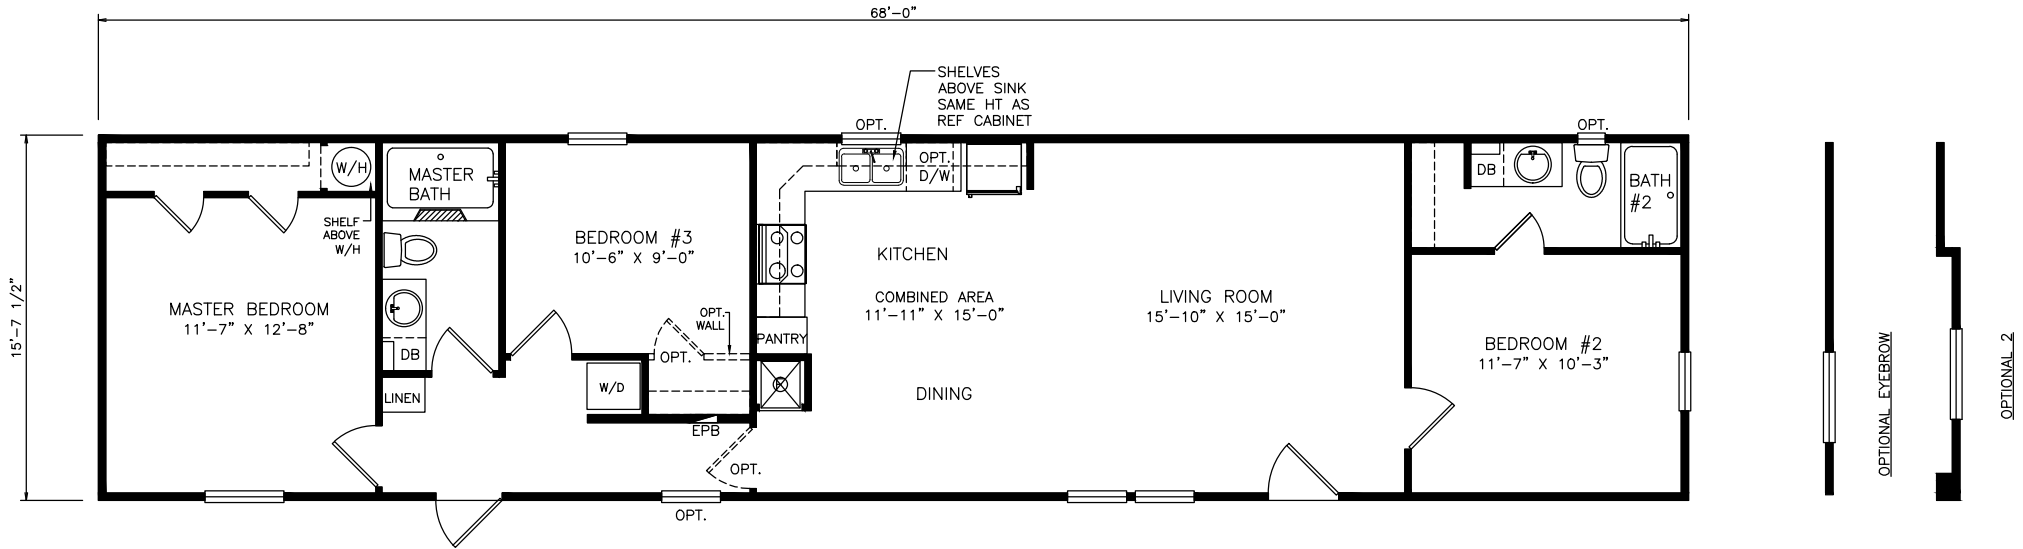

Pearson

Select Series

1,068 SQ. FT. (Approximate) 3 Bedroom, 2 Bath

Last Updated: 11-5-21

FACTORY SELECT HOMES

535 Highway 35 South
Carthage, MS 39051

FactoryDirectHousing.com | 1-800-965-9278

IMPORTANT: Alta Cima Corp reserves the right to modify, cancel or substitute products or features of this event at any time without prior notice or obligation. Pictures and other promotional materials are representative and may depict or contain floor plans, square footages, elevations, options, upgrades, extra design features, decorations, floor coverings, specialty light fixtures, custom paint and wall coverings, window treatments, landscaping, sound and alarm systems, furnishings, appliances, and other designer/decorator features and amenities that are not included as part of the home and/or may not be available at all locations. Home, pricing and community information is subject to change, and homes to prior sale, at any time without notice or obligation. ©2020 Alta Cima Corp. All rights reserved.