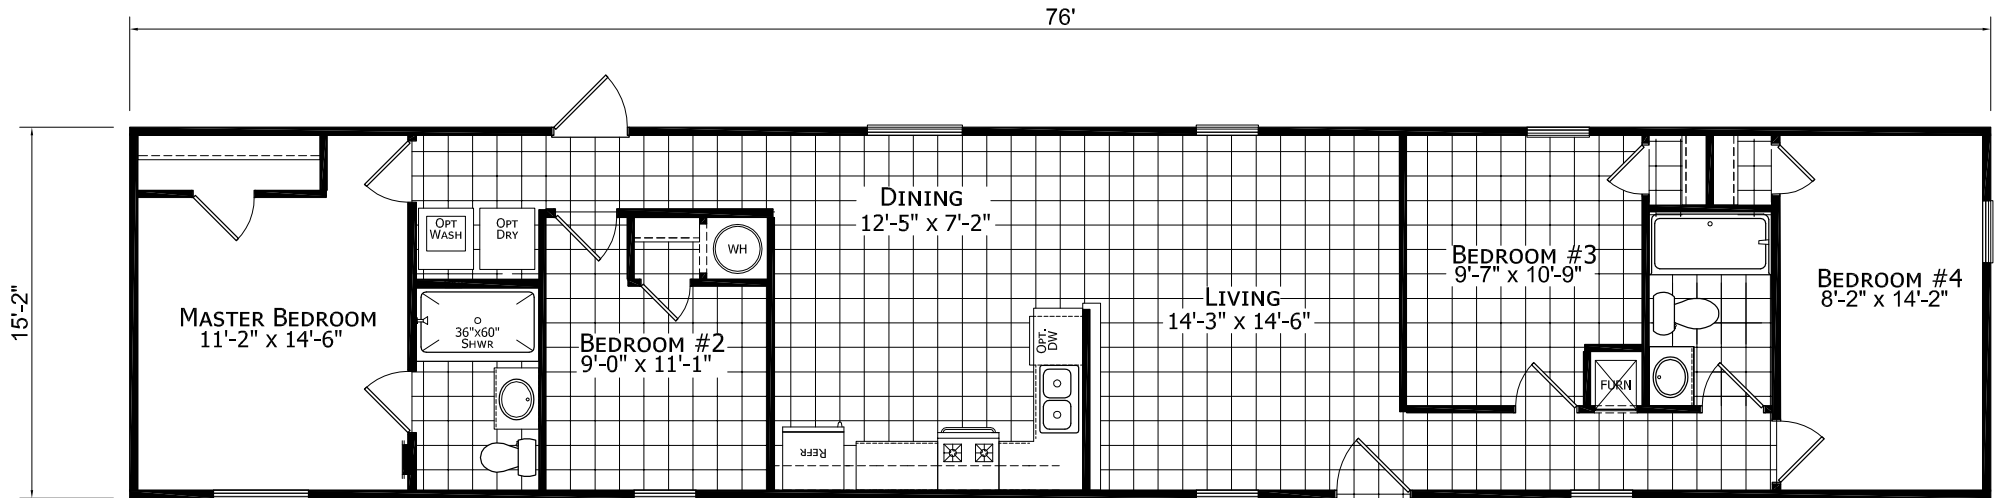

Rhea

Commonwealth Series by Champion Homes | Dresden, TN

1,155 SQ. FT. (Approximate) 4 Bedroom, 2 Bath

Last Updated: 6-1-21

FACTORY SELECT HOMES

535 Highway 35 South
Carthage, MS 39051

FactoryDirectHousing.com | 1-800-965-9278