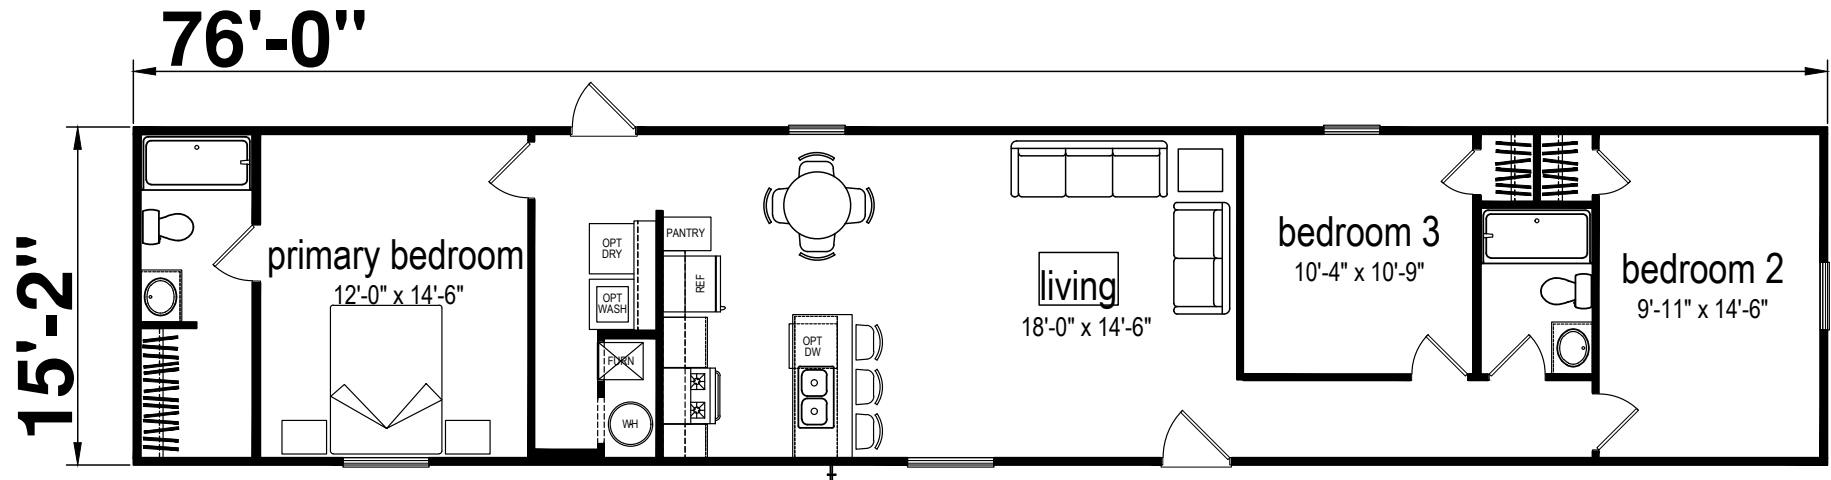

Rosati

Prime Series by Champion Homes | Benton, KY

1,153 SQ. FT. (Approximate) 3 Bedroom, 2 Bath

Last Updated: 8-22-23

FACTORY SELECT HOMES

535 Highway 35 South
Carthage, MS 39051

FactoryDirectHousing.com | 1-800-965-9278