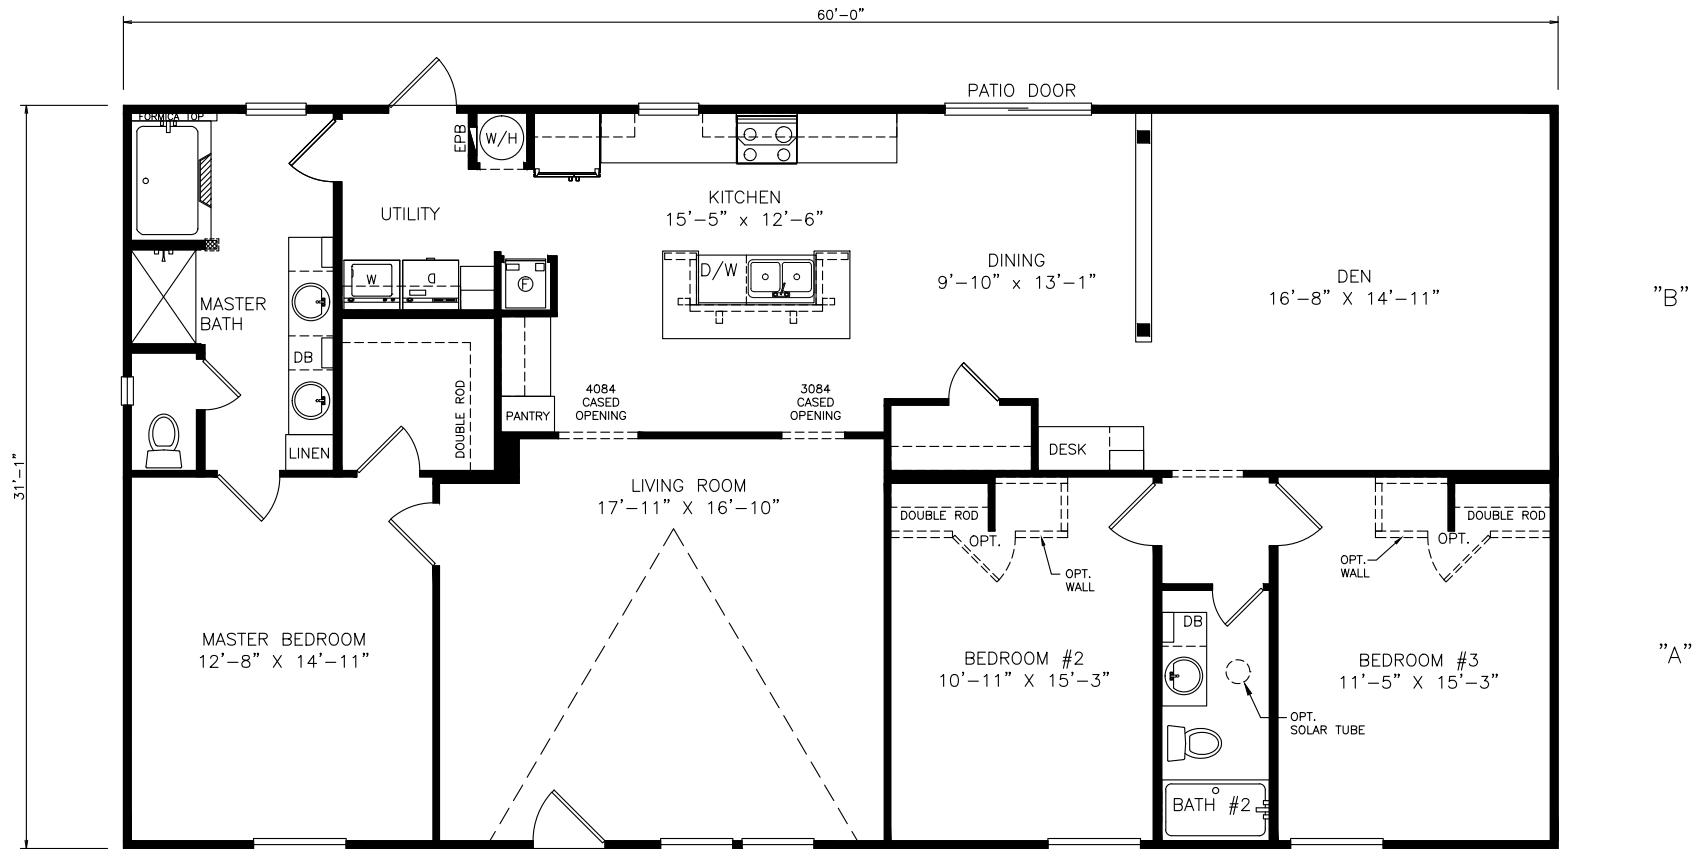

# Sterlington

Classic Series

1,865 SQ. FT. (Approximate) 3 Bedroom, 2 Bath

Last Updated: 11-4-21