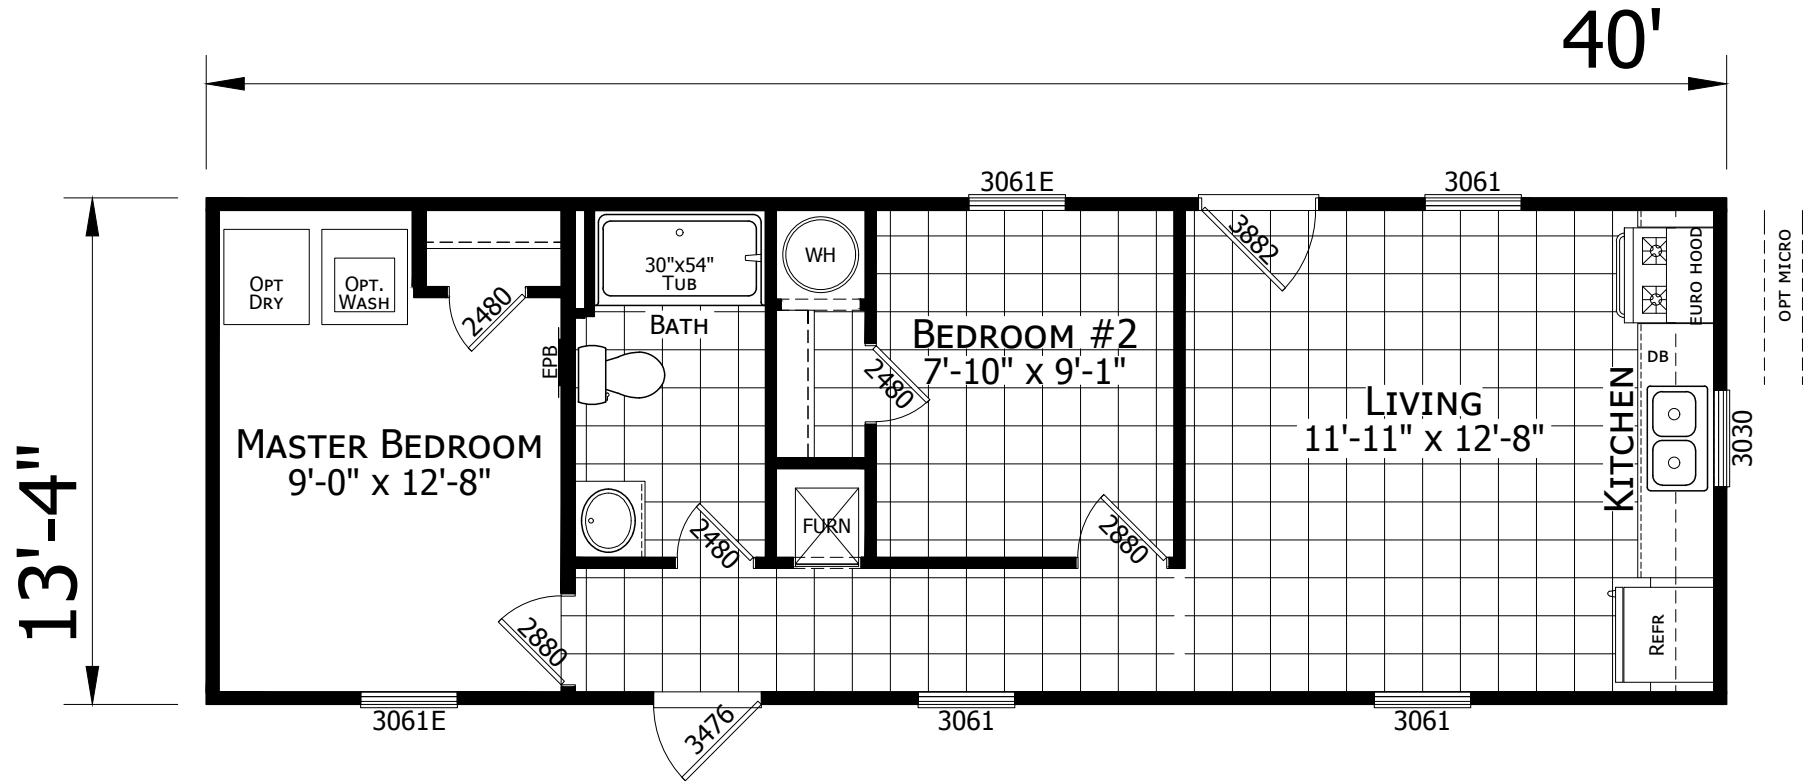

Thrifty 2

Select Series by Champion Homes | Burleson, TX

533 SQ. FT. (Approximate) 2 Bedroom, 1 Bath

Last Updated: 6-1-21

FACTORY SELECT HOMES
535 Highway 35 South
Carthage, MS 39051

FactoryDirectHousing.com | 1-800-965-9278