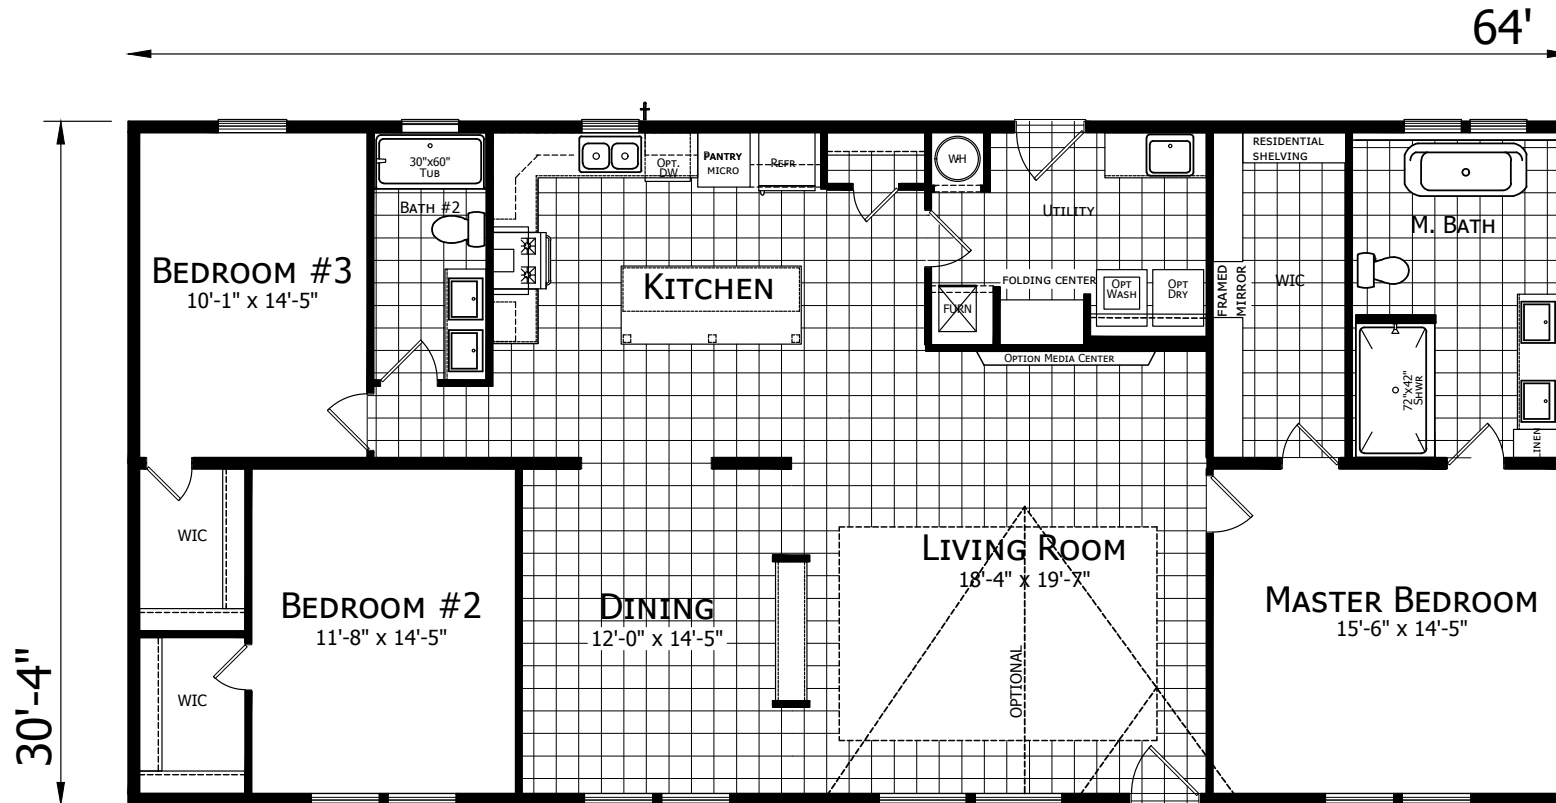

# Vicksburg

Ascend Series by Champion Homes | Dresden, TN

1,941 SQ. FT. (Approximate) 3 Bedrooms, 2 Baths

Last Updated: 6-1-21

**FACTORY SELECT HOMES**  
535 Highway 35 South  
Carthage, MS 39051

**FactoryDirectHousing.com | 1-800-965-9278**