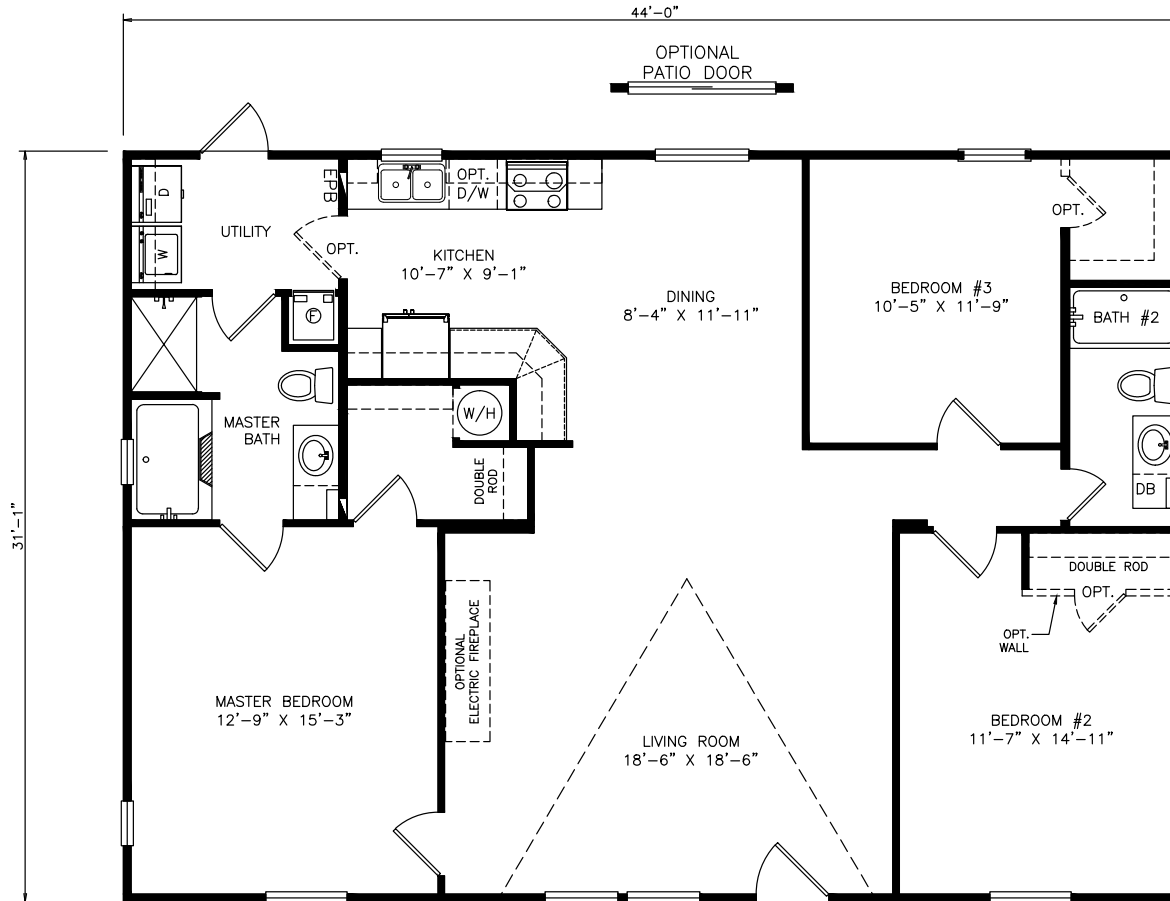

Warden

Classic Series

1,372 SQ. FT. (Approximate) 3 Bedroom, 2 Bath

Last Updated: 11-4-21

FACTORY SELECT HOMES

535 Highway 35 South
Carthage, MS 39051

FactoryDirectHousing.com | 1-800-965-9278

IMPORTANT: Alta Cima Corp reserves the right to modify, cancel or substitute products or features of this event at any time without prior notice or obligation. Pictures and other promotional materials are representative and may depict or contain floor plans, square footages, elevations, options, upgrades, extra design features, decorations, floor coverings, specialty light fixtures, custom paint and wall coverings, window treatments, landscaping, sound and alarm systems, furnishings, appliances, and other designer/decorator features and amenities that are not included as part of the home and/or may not be available at all locations. Home, pricing and community information is subject to change, and homes to prior sale, at any time without notice or obligation. ©2020 Alta Cima Corp. All rights reserved.