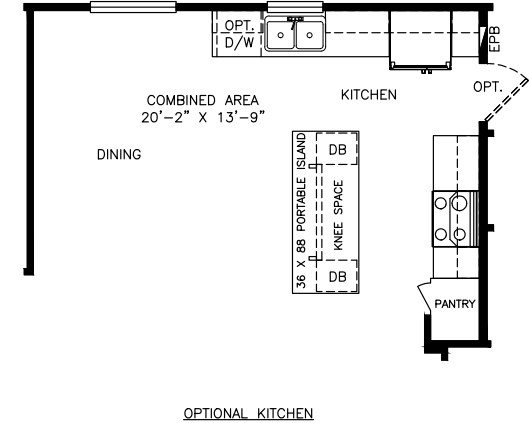

# Willingham

Select Series

1,497 SQ. FT. (Approximate) 3 Bedroom, 2 Bath

Last Updated: 11-5-21