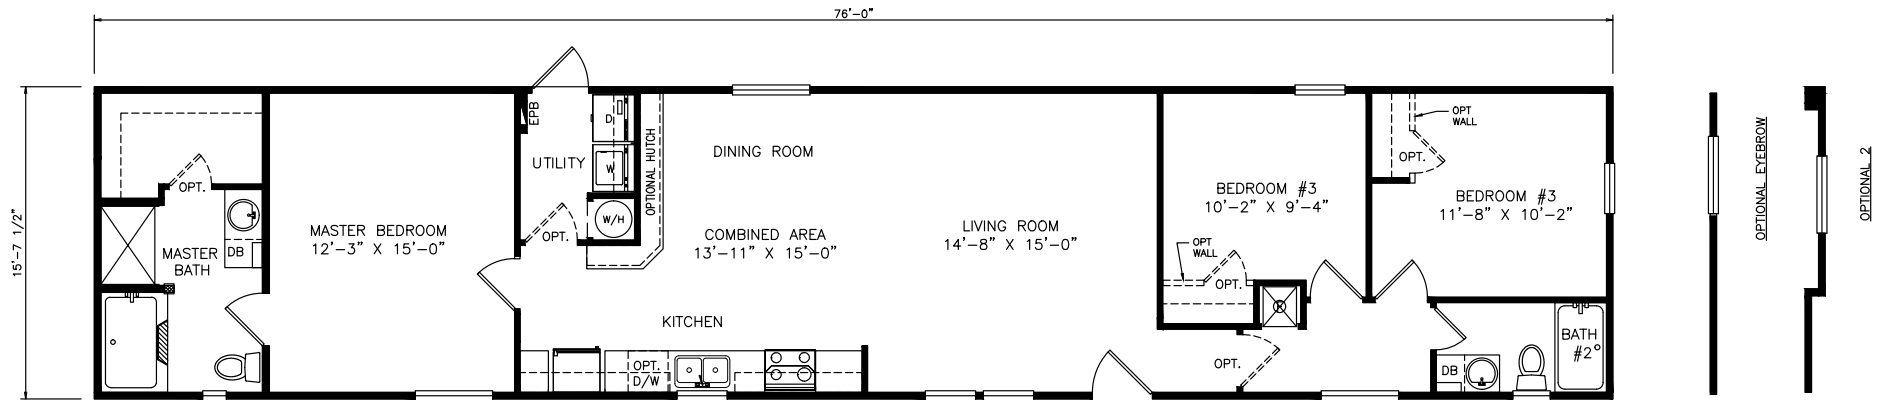

Amado

Select Series - Single Section

1,193 SQ. FT. (Approximate) 3 Bedrooms, 2 Baths

Last Updated: 7-6-21

FACTORY SELECT HOMES
4890 W. Main St.
Farmington, NM 87401

FSMobileHomes.com | 1-800-750-8802

IMPORTANT: Alta Cima Corp reserves the right to modify, cancel or substitute products or features of this event at any time without prior notice or obligation. Pictures and other promotional materials are representative and may depict or contain floor plans, square footages, elevations, options, upgrades, extra design features, decorations, floor coverings, specialty light fixtures, custom paint and wall coverings, window treatments, landscaping, sound and alarm systems, furnishings, appliances, and other designer/decorator features and amenities that are not included as part of the home and/or may not be available at all locations. Home, pricing and community information is subject to change, and homes to prior sale, at any time without notice or obligation. ©2020 Alta Cima Corp. All rights reserved.