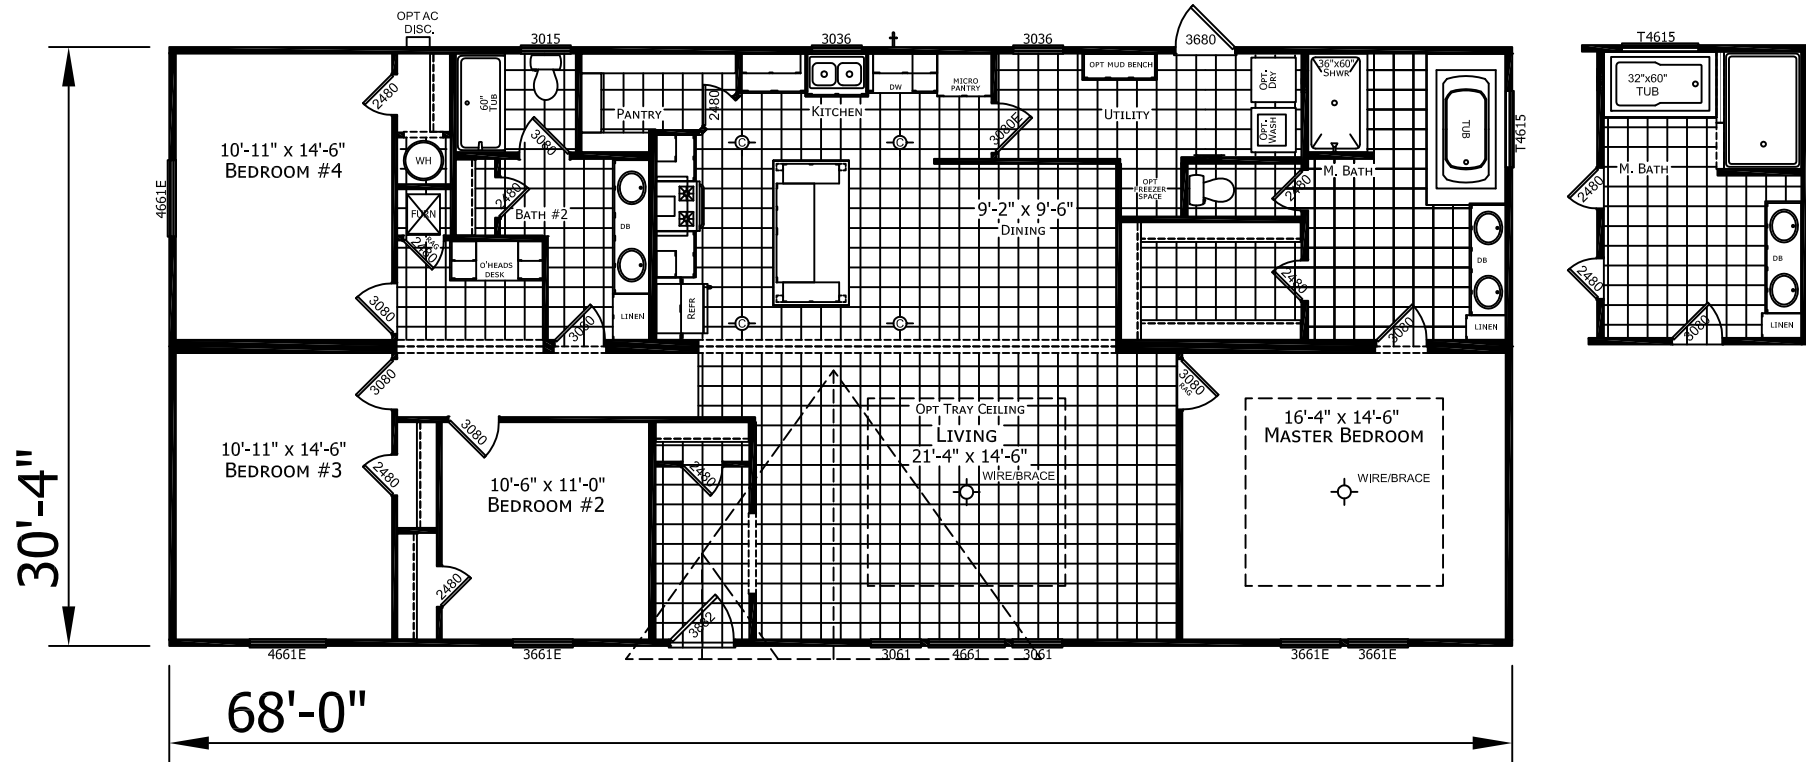

# Annabella

Innovation Series - Multi Section

2,062 SQ. FT. (Approximate) 4 Bedrooms, 2 Baths

Last Updated: 5-25-21

**FACTORY SELECT HOMES**  
4890 W. Main St.  
Farmington, NM 87401

**FSMobileHomes.com | 1-800-750-8802**