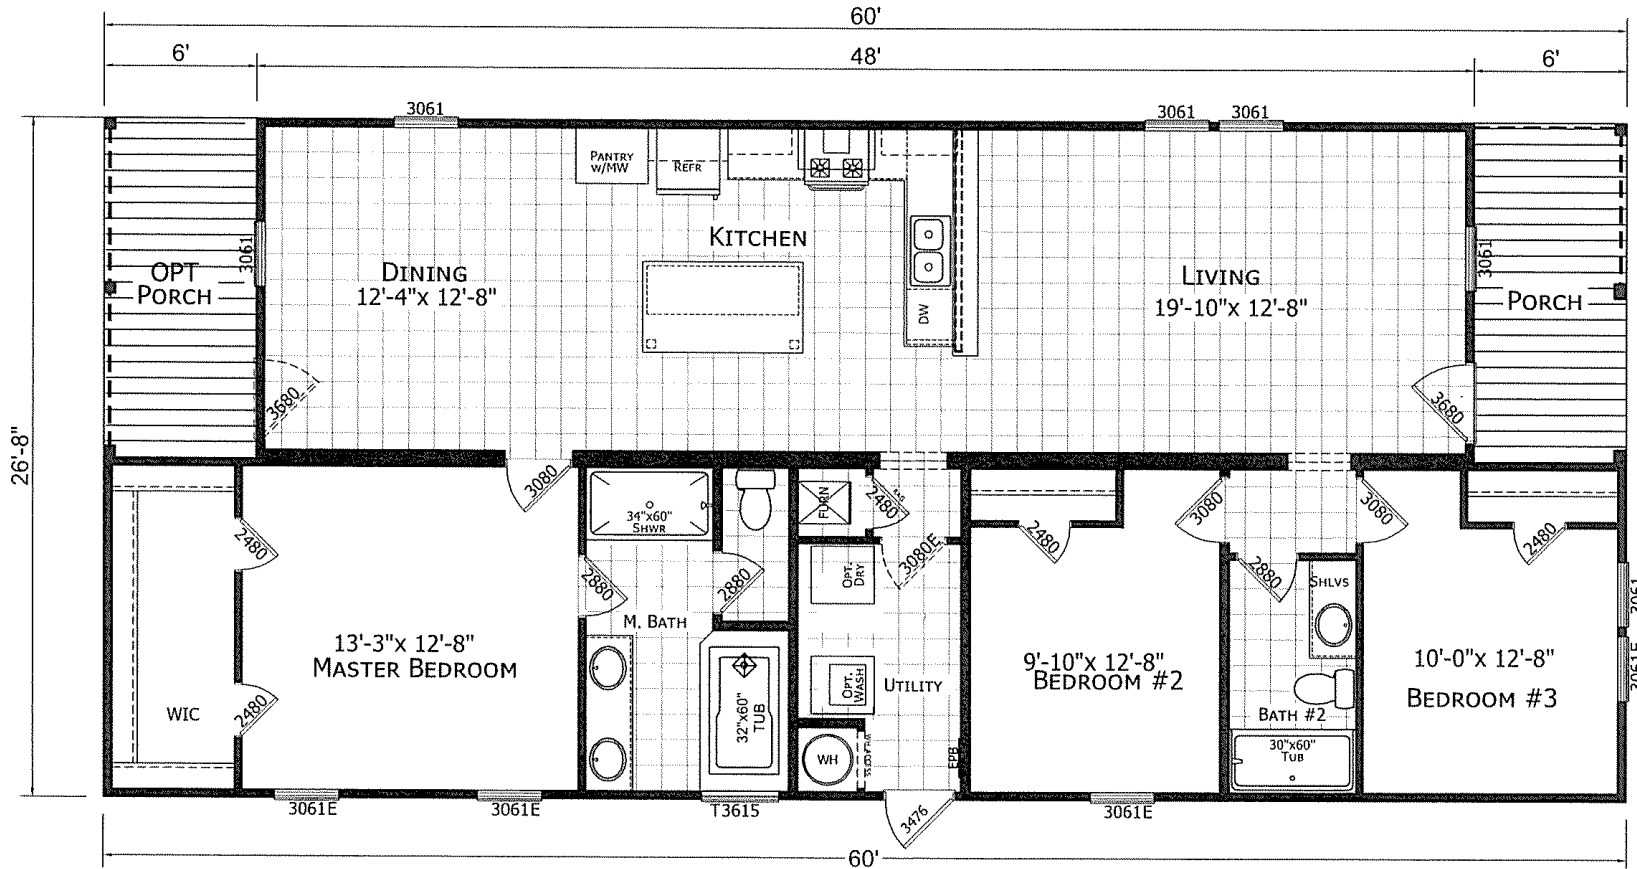

# Barr

Innovation Series - Multi Section

1,440 SQ. FT. (Approximate) 3 Bedrooms, 2 Bath

Last Updated: 6-21-21

**FACTORY SELECT HOMES**  
4890 W. Main St.  
Farmington, NM 87401

**FSMobileHomes.com | 1-800-750-8802**