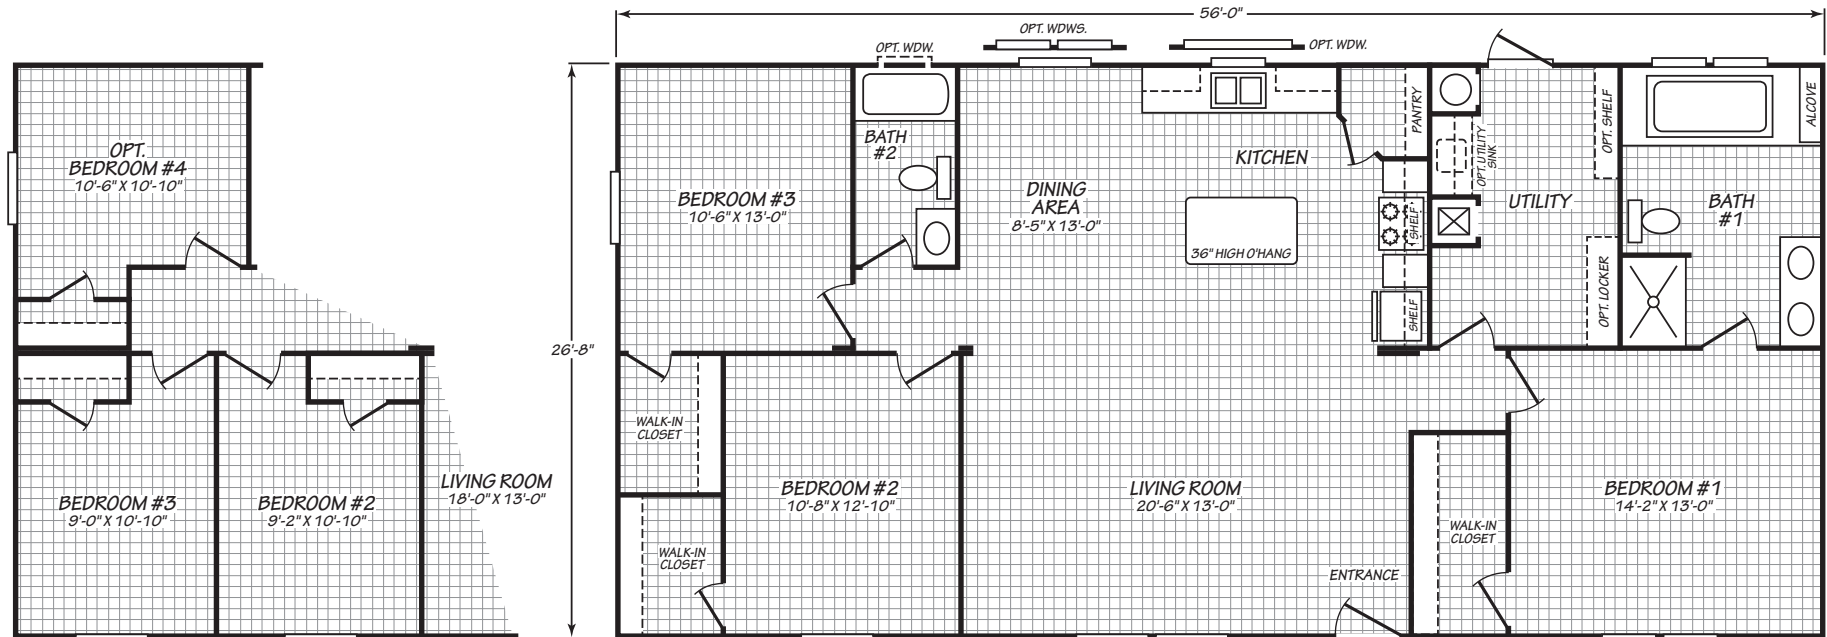

Belvoir

Pure Series

1,493 SQ. FT. (Approximate) 3 Bedroom, 2 Bath

Last Updated: 9-20-23

FACTORY SELECT HOMES
 4890 W. Main St.
 Farmington, NM 87401

FSMobileHomes.com | 1-800-750-8802

IMPORTANT: Alta Cima Corp reserves the right to modify, cancel or substitute products or features of this event at any time without prior notice or obligation. Pictures and other promotional materials are representative and may depict or contain floor plans, square footages, elevations, options, upgrades, extra design features, decorations, floor coverings, specialty light fixtures, custom paint and wall coverings, window treatments, landscaping, sound and alarm systems, furnishings, appliances, and other designer/decorator features and amenities that are not included as part of the home and/or may not be available at all locations. Home, pricing and community information is subject to change, and homes to prior sale, at any time without notice or obligation. ©2020 Alta Cima Corp. All rights reserved.