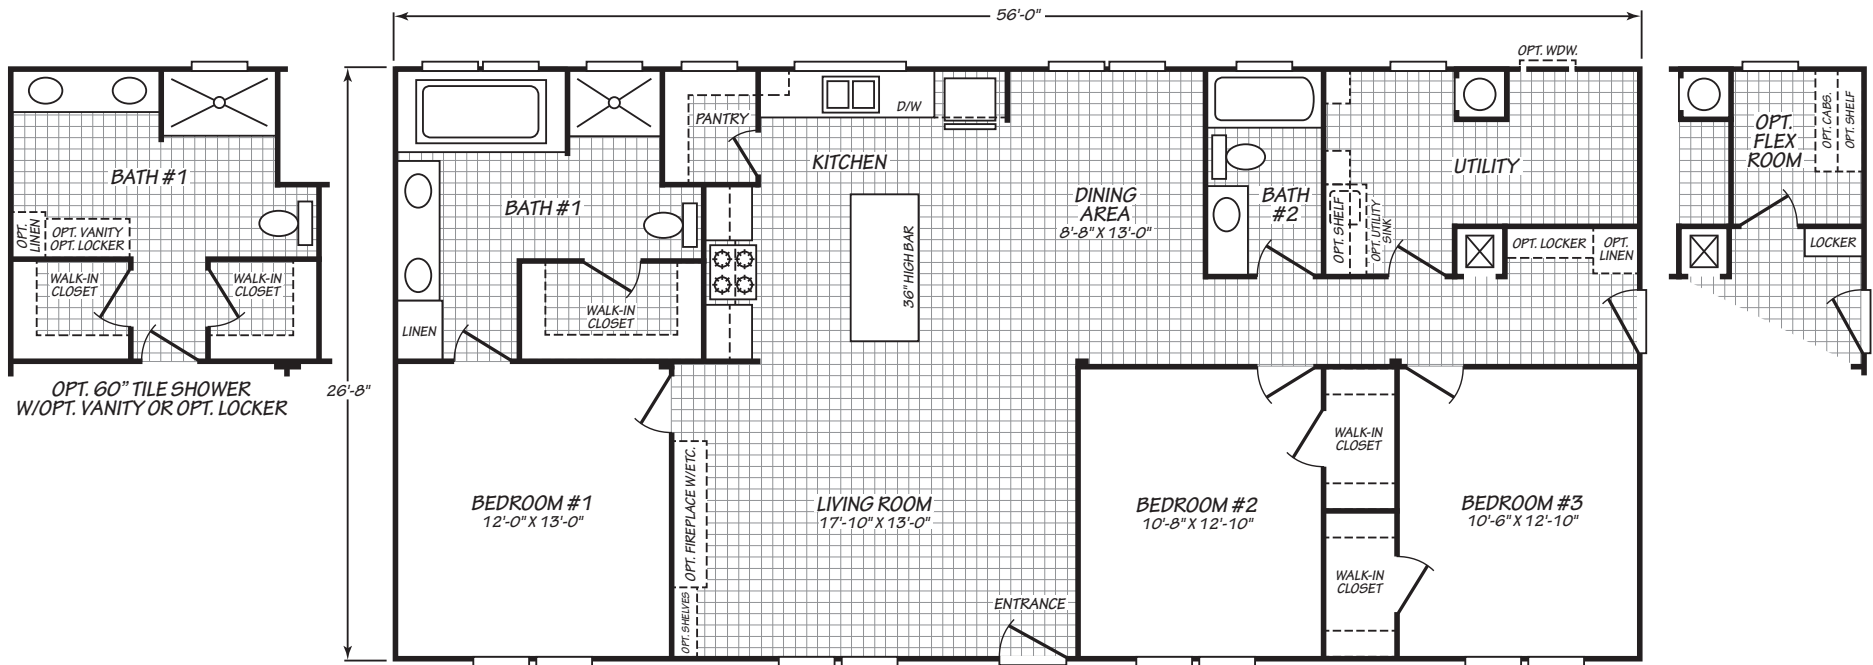

# Brambleton

Landmark Series

1,493 SQ. FT. (Approximate) 3 Bedroom, 2 Bath

Last Updated: 10-20-23

**FACTORY SELECT HOMES**  
4890 W. Main St.  
Farmington, NM 87401

**FSMobileHomes.com | 1-800-750-8802**

**IMPORTANT:** Alta Cima Corp reserves the right to modify, cancel or substitute products or features of this event at any time without prior notice or obligation. Pictures and other promotional materials are representative and may depict or contain floor plans, square footages, elevations, options, upgrades, extra design features, decorations, floor coverings, specialty light fixtures, custom paint and wall coverings, window treatments, landscaping, sound and alarm systems, furnishings, appliances, and other designer/decorator features and amenities that are not included as part of the home and/or may not be available at all locations. Home, pricing and community information is subject to change, and homes to prior sale, at any time without notice or obligation. ©2020 Alta Cima Corp. All rights reserved.