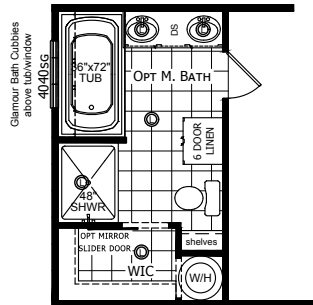

Bridgefield

Select Series - Single Section by Champion Homes | Burleson, TX

1,153 SQ. FT. (Approximate) 3 Bedroom, 2 Bath

Last Updated: 6-14-21

OPTIONAL GLAMOUR BATH

OPTIONAL KITCHEN

FACTORY SELECT HOMES
4890 W. Main St.
Farmington, NM 87401