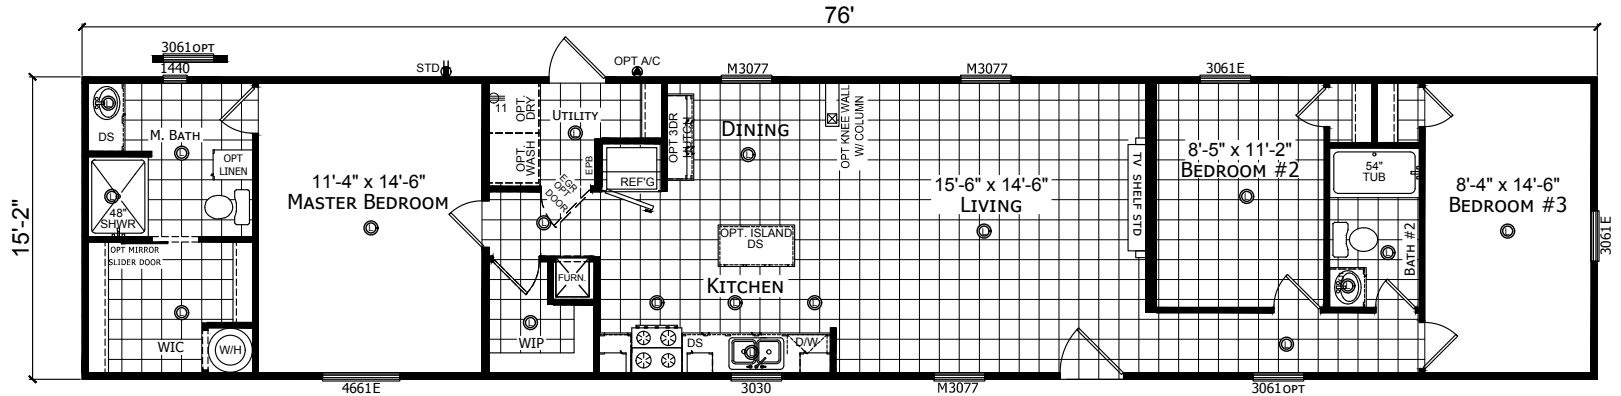

Bridgefield

Select Series - Single Section by Champion Homes | Burleson, TX

1,153 SQ. FT. (Approximate) 3 Bedroom, 2 Bath

Last Updated: 6-14-21

OPTIONAL GLAMOUR BATH

OPTIONAL KITCHEN

FACTORY SELECT HOMES
4890 W. Main St.
Farmington, NM 87401