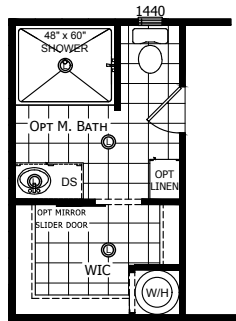

Bridgefield

Select Series - Single Section by Champion Homes | Burleson, TX

1,153 SQ. FT. (Approximate) 3 Bedroom, 2 Bath

Last Updated: 6-14-21

OPTIONAL GLAMOUR BATH

OPTIONAL KITCHEN

FACTORY SELECT HOMES
4890 W. Main St.
Farmington, NM 87401