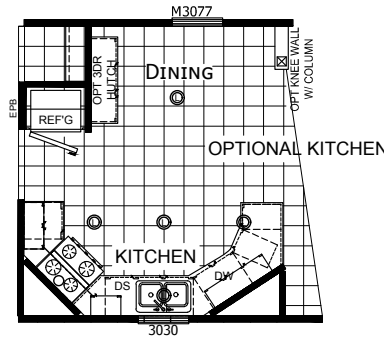

Bridgefield

Select Series - Single Section by Champion Homes | Burleson, TX

1,153 SQ. FT. (Approximate) 3 Bedroom, 2 Bath

Last Updated: 6-14-21

OPTIONAL GLAMOUR BATH

OPTIONAL KITCHEN

FACTORY SELECT HOMES
4890 W. Main St.
Farmington, NM 87401