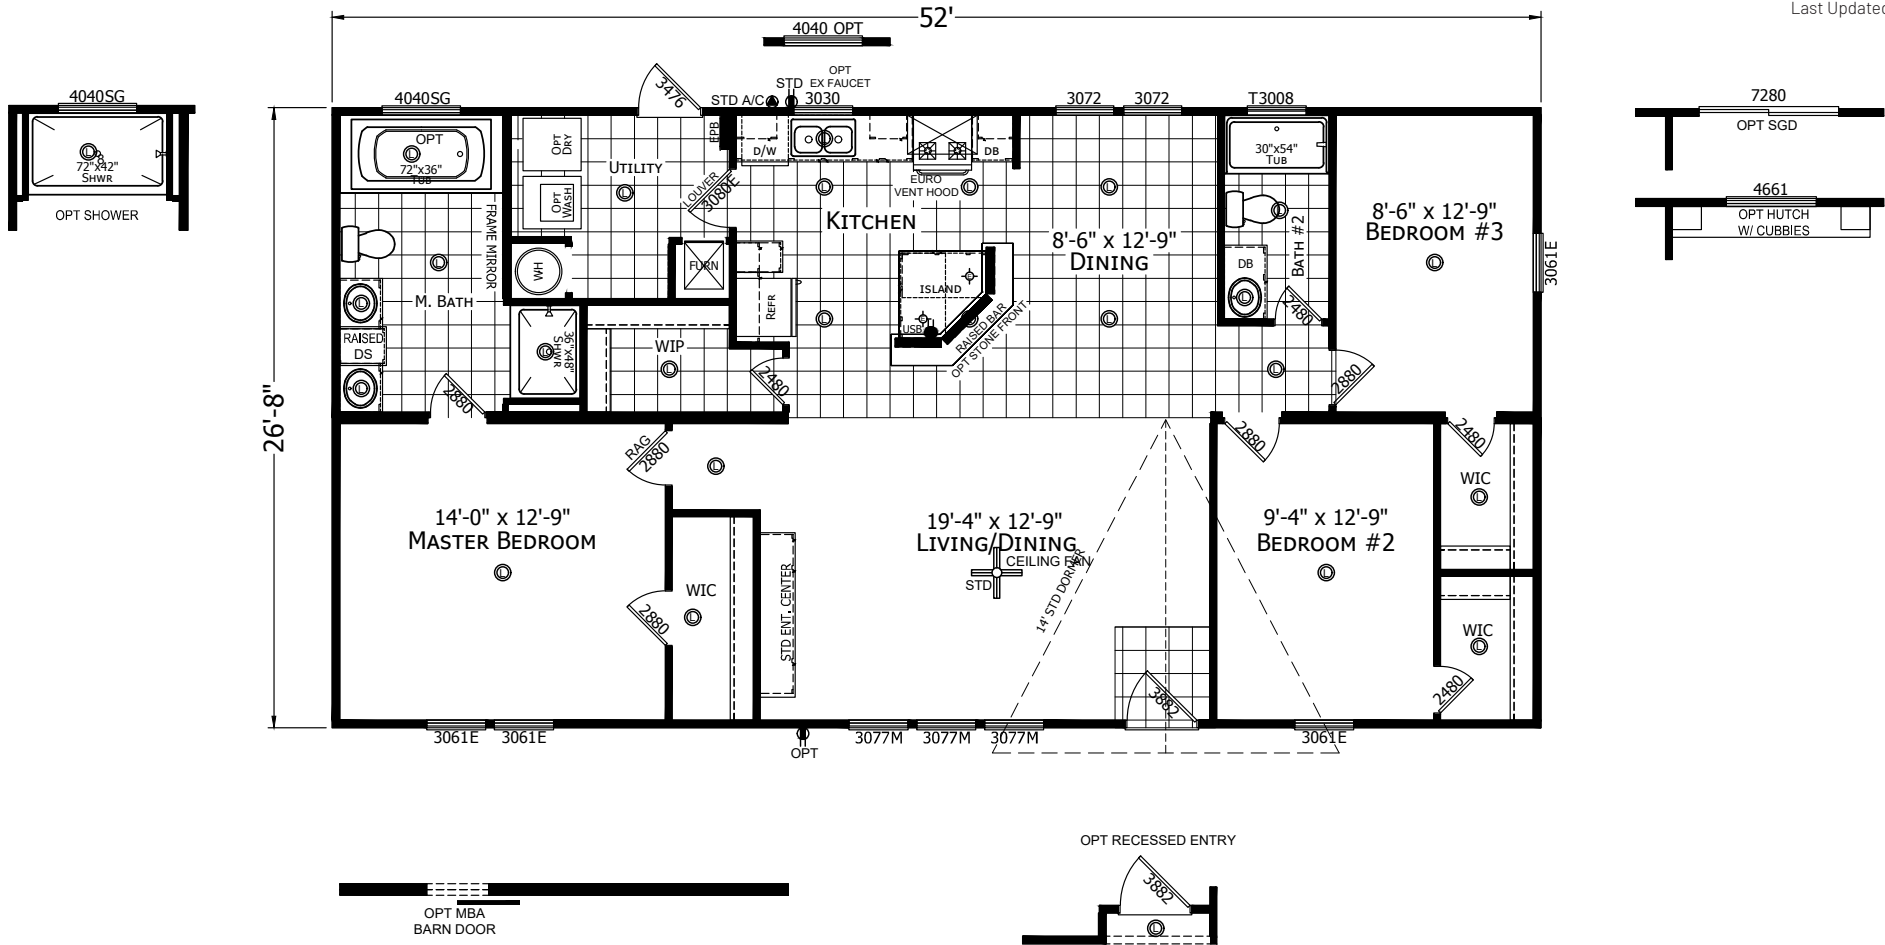

Buxton

Select Series - Multi Section by Champion Homes | Burleson, TX

1,387 SQ. FT. (Approximate) 3 Bedroom, 2 Bath

Last Updated: 6-14-21

FACTORY SELECT HOMES
4890 W. Main St.
Farmington, NM 87401

FSMobileHomes.com | 1-800-750-8802