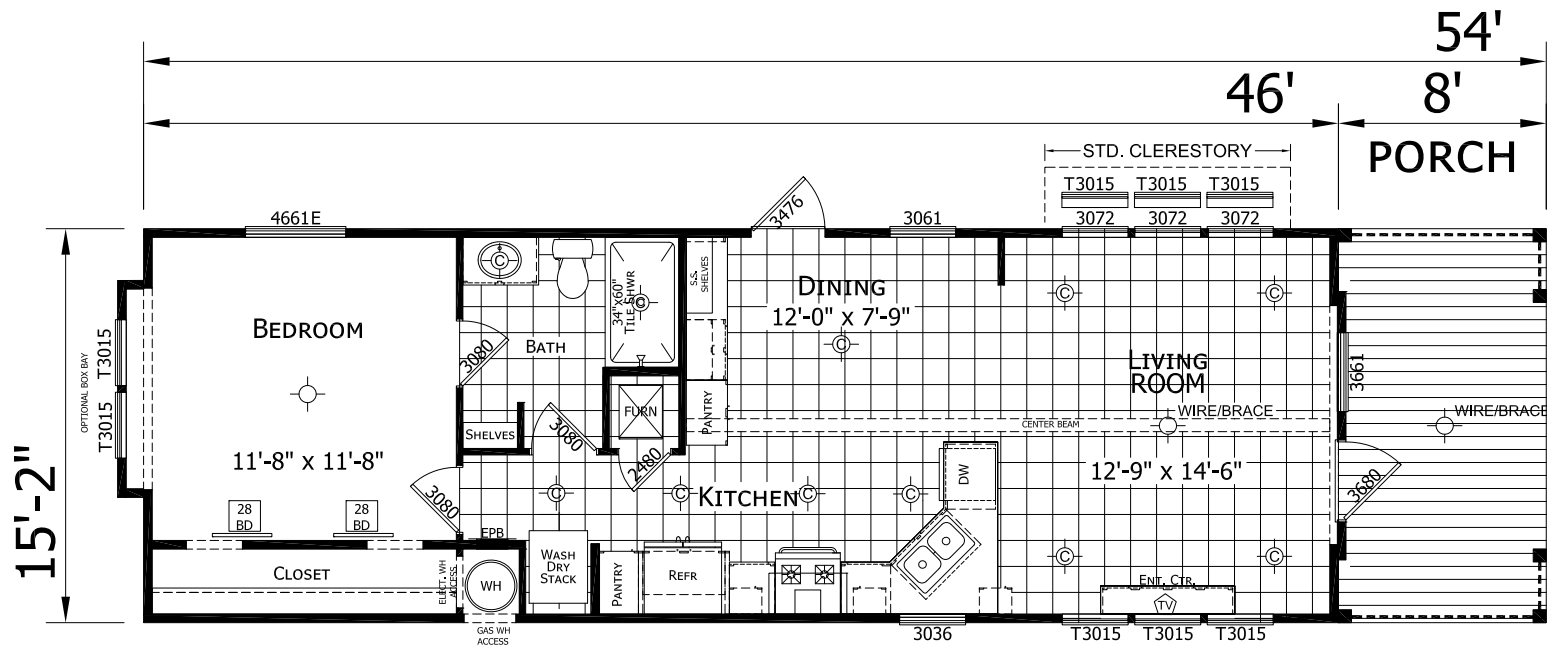

Cabezon

Diamond Series

698 SQ. FT. (Approximate) 1 Bedroom, 1 Bath

Last Updated: 5-21-21

FACTORY SELECT HOMES
4890 W. Main St.
Farmington, NM 87401

FSMobileHomes.com | 1-800-750-8802

IMPORTANT: Alta Cima Corp reserves the right to modify, cancel or substitute products or features of this event at any time without prior notice or obligation. Pictures and other promotional materials are representative and may depict or contain floor plans, square footages, elevations, options, upgrades, extra design features, decorations, floor coverings, specialty light fixtures, custom paint and wall coverings, window treatments, landscaping, sound and alarm systems, furnishings, appliances, and other designer/decorator features and amenities that are not included as part of the home and/or may not be available at all locations. Home, pricing and community information is subject to change, and homes to prior sale, at any time without notice or obligation. ©2020 Alta Cima Corp. All rights reserved.