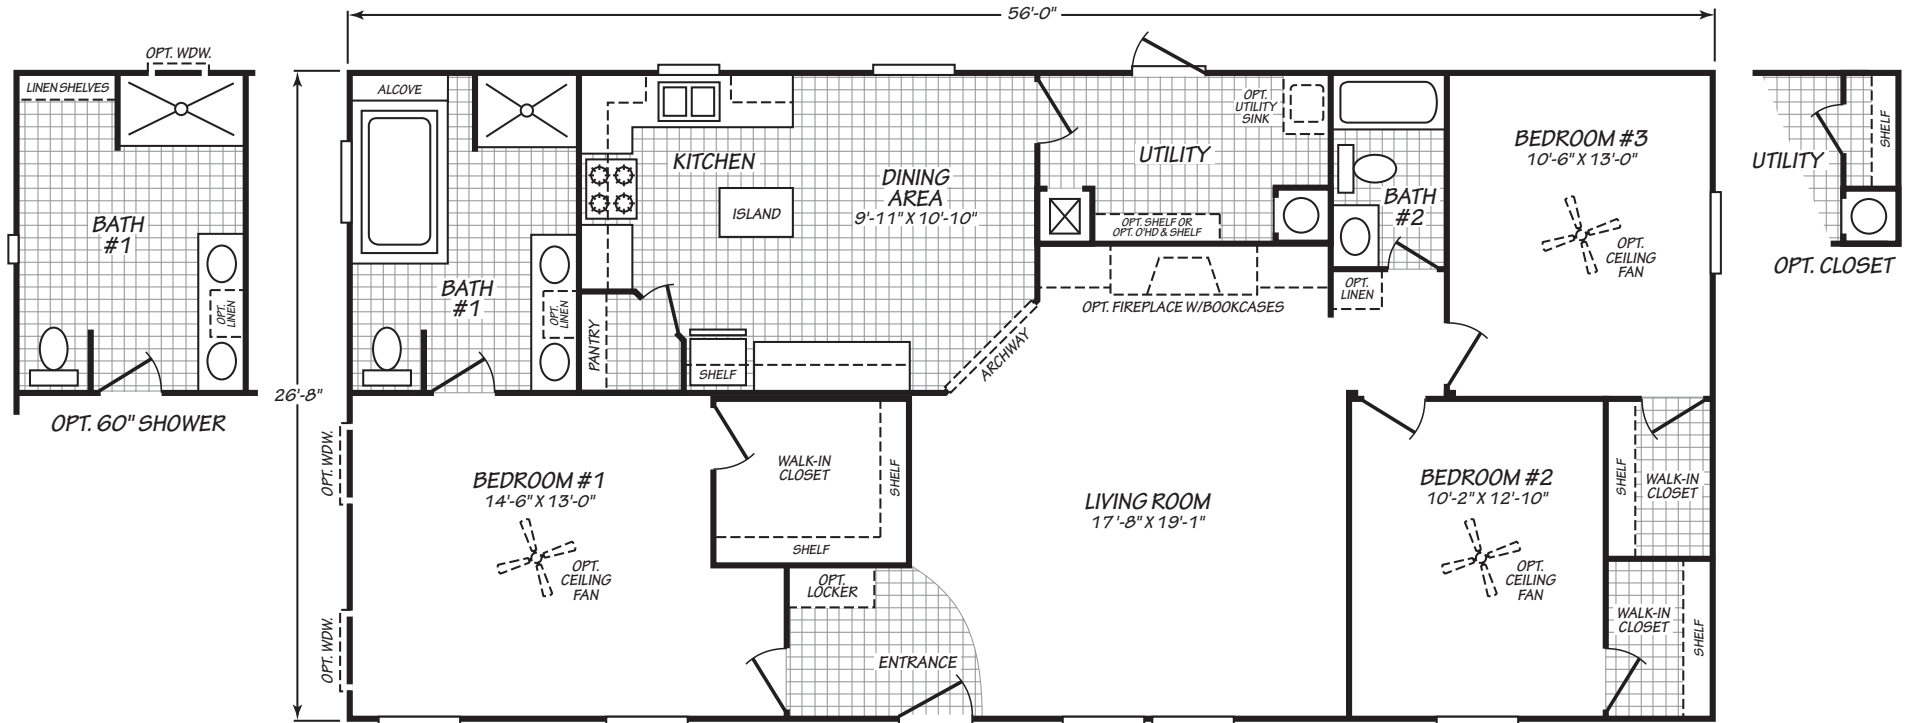

Cactus

Weston Series

1,492 SQ. FT. (Approximate) 3 Bedroom, 2 Bath

Last Updated: 4-25-22

FACTORY SELECT HOMES
4890 W. Main St.
Farmington, NM 87401

FSMobileHomes.com | 1-800-750-8802

IMPORTANT: Alta Cima Corp reserves the right to modify, cancel or substitute products or features of this event at any time without prior notice or obligation. Pictures and other promotional materials are representative and may depict or contain floor plans, square footages, elevations, options, upgrades, extra design features, decorations, floor coverings, specialty light fixtures, custom paint and wall coverings, window treatments, landscaping, sound and alarm systems, furnishings, appliances, and other designer/decorator features and amenities that are not included as part of the home and/or may not be available at all locations. Home, pricing and community information is subject to change, and homes to prior sale, at any time without notice or obligation. ©2020 Alta Cima Corp. All rights reserved.