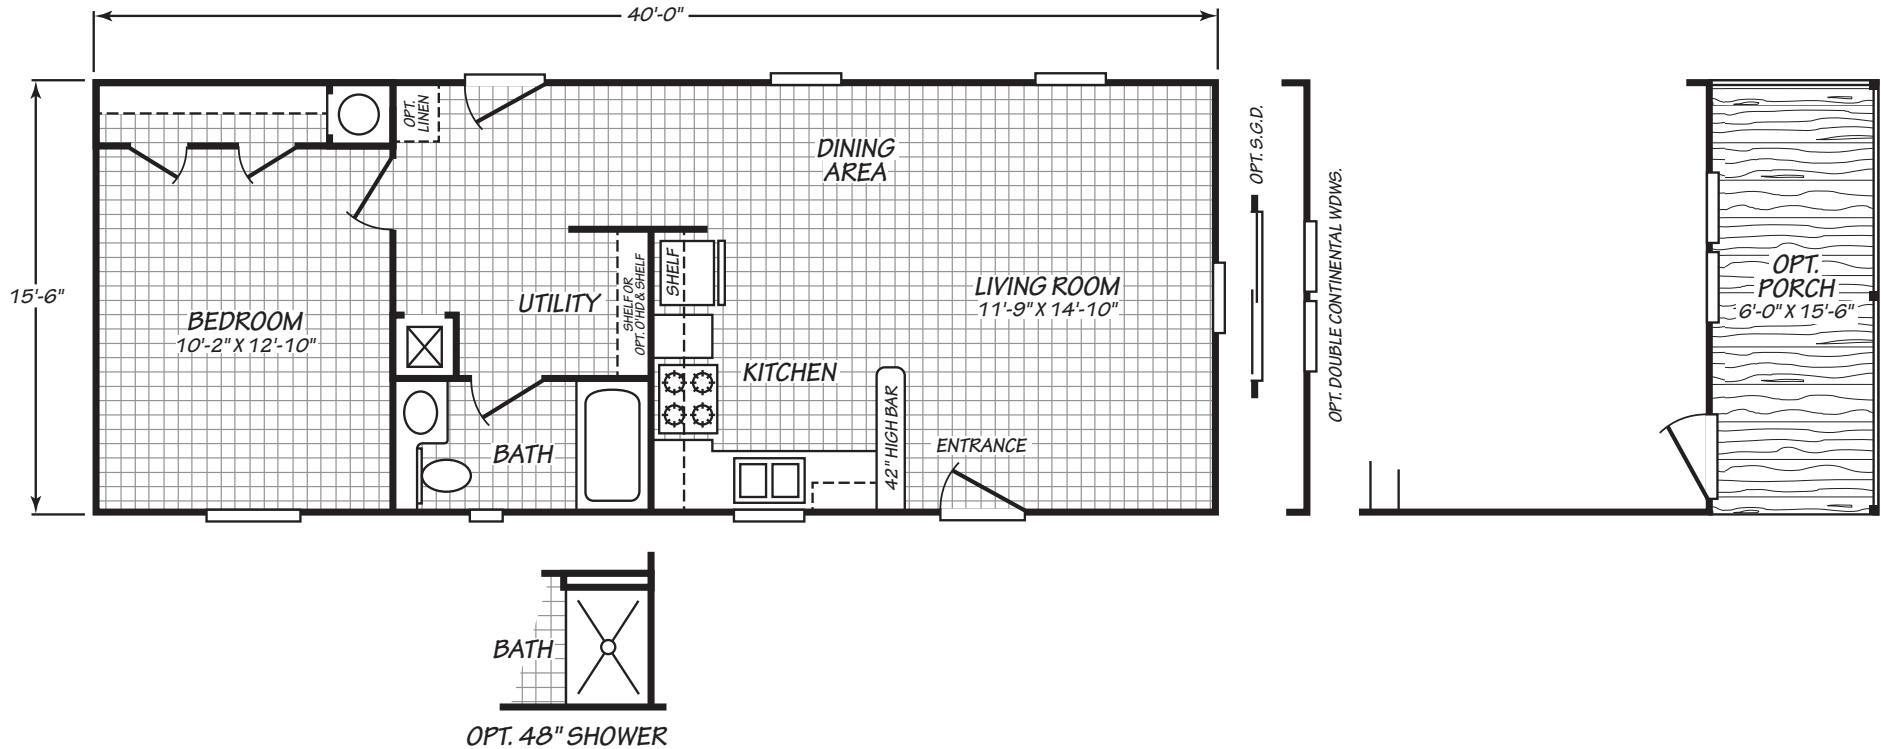

Carta

Landmark Series

713 SQ. FT. (Approximate) 1 Bedroom, 1 Bath

Last Updated: 9-20-23

FACTORY SELECT HOMES
4890 W. Main St.
Farmington, NM 87401

FSMobileHomes.com | 1-800-750-8802

IMPORTANT: Alta Cima Corp reserves the right to modify, cancel or substitute products or features of this event at any time without prior notice or obligation. Pictures and other promotional materials are representative and may depict or contain floor plans, square footages, elevations, options, upgrades, extra design features, decorations, floor coverings, specialty light fixtures, custom paint and wall coverings, window treatments, landscaping, sound and alarm systems, furnishings, appliances, and other designer/decorator features and amenities that are not included as part of the home and/or may not be available at all locations. Home, pricing and community information is subject to change, and homes to prior sale, at any time without notice or obligation. ©2020 Alta Cima Corp. All rights reserved.