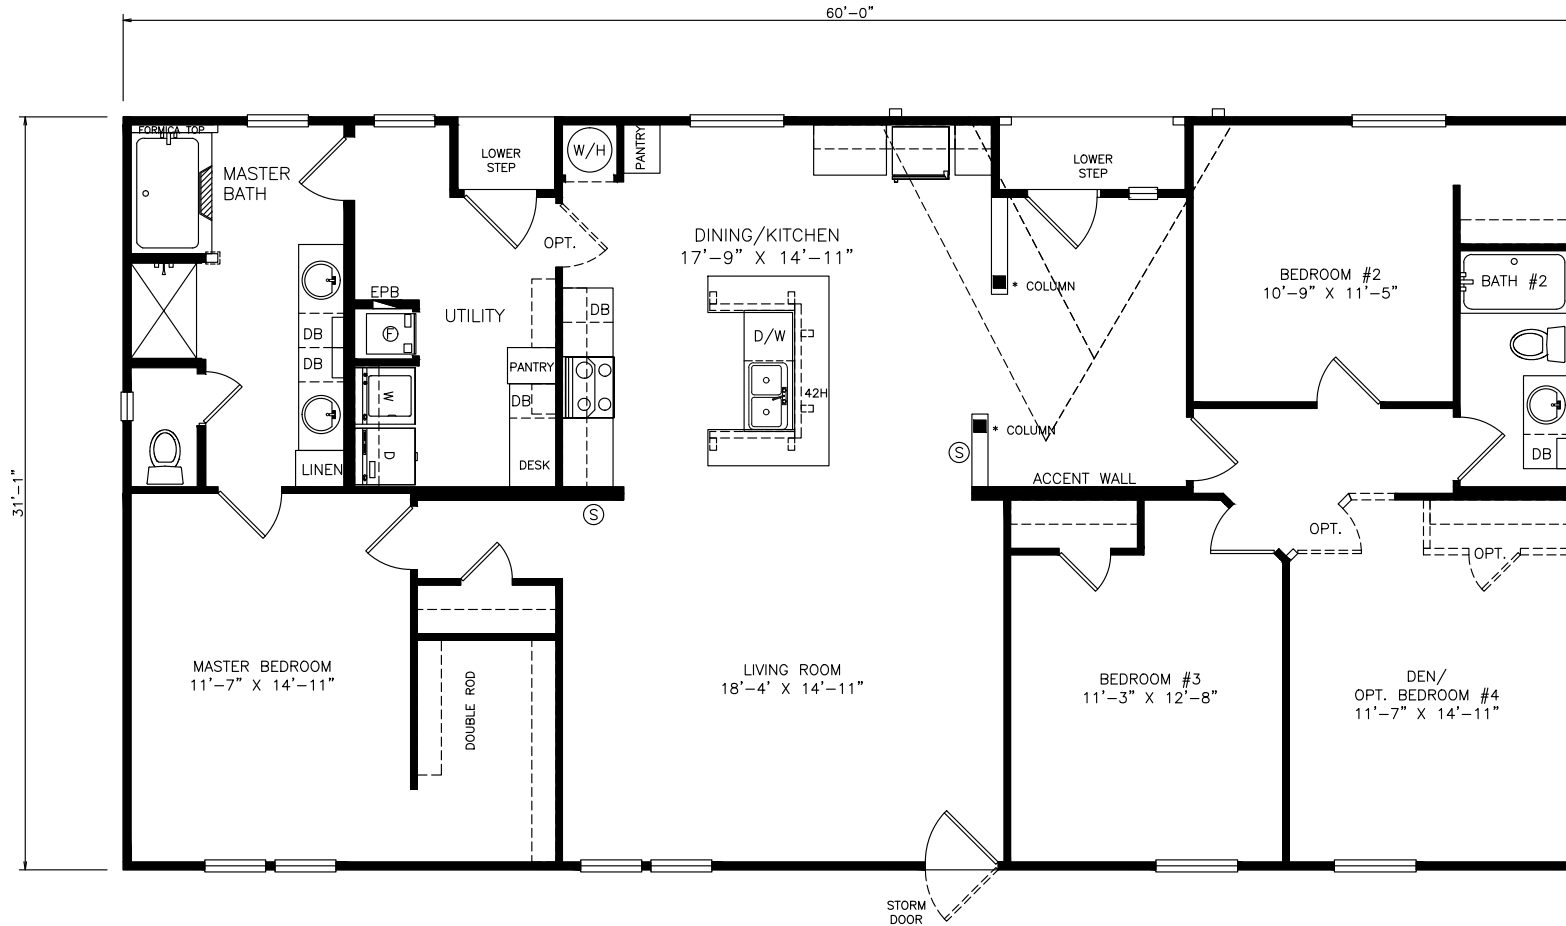

Coffman

Heritage Series - Multi Section

1,865 SQ. FT. (Approximate) 3 Bedrooms, 2 Baths

Last Updated: 7-7-21

FACTORY SELECT HOMES
4890 W. Main St.
Farmington, NM 87401

FSMobileHomes.com | 1-800-750-8802

IMPORTANT: Alta Cima Corp reserves the right to modify, cancel or substitute products or features of this event at any time without prior notice or obligation. Pictures and other promotional materials are representative and may depict or contain floor plans, square footages, elevations, options, upgrades, extra design features, decorations, floor coverings, specialty light fixtures, custom paint and wall coverings, window treatments, landscaping, sound and alarm systems, furnishings, appliances, and other designer/decorator features and amenities that are not included as part of the home and/or may not be available at all locations. Home, pricing and community information is subject to change, and homes to prior sale, at any time without notice or obligation. ©2020 Alta Cima Corp. All rights reserved.