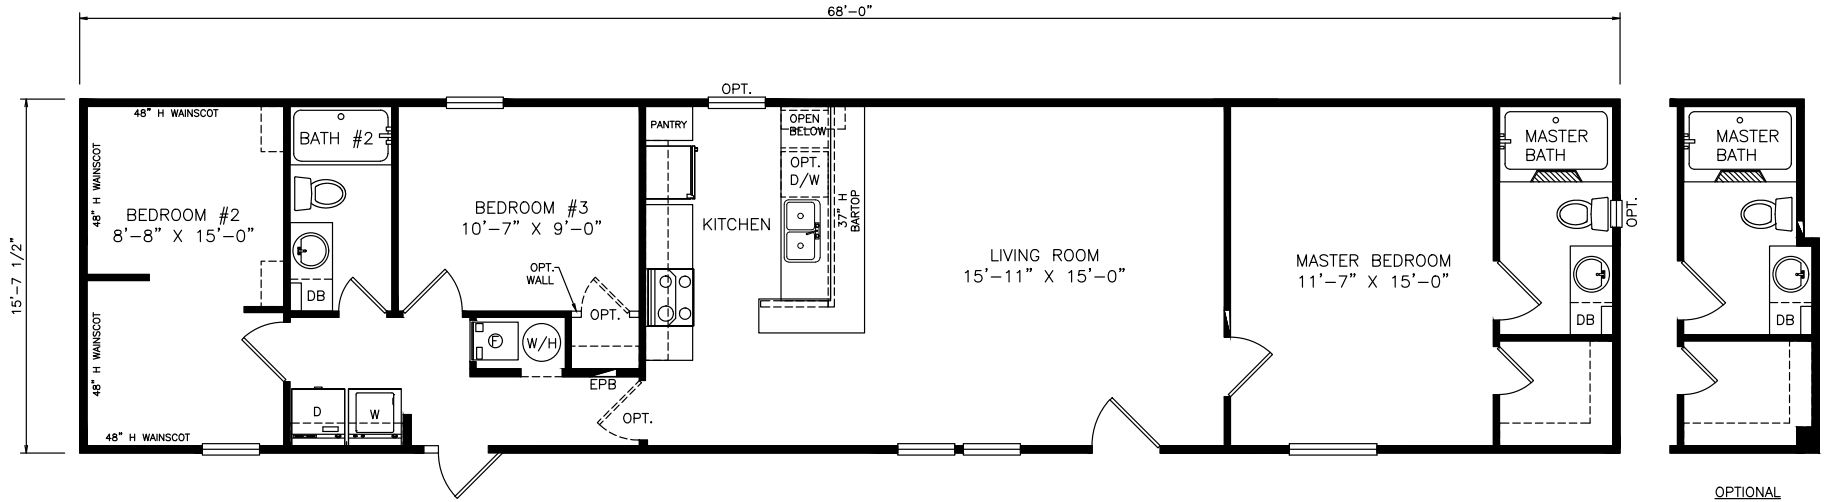

Cordes

Select Series - Single Section

1,068 SQ. FT. (Approximate) 3 Bedrooms, 2 Baths

Last Updated: 7-6-21

FACTORY SELECT HOMES
4890 W. Main St.
Farmington, NM 87401

FSMobileHomes.com | 1-800-750-8802

IMPORTANT: Alta Cima Corp reserves the right to modify, cancel or substitute products or features of this event at any time without prior notice or obligation. Pictures and other promotional materials are representative and may depict or contain floor plans, square footages, elevations, options, upgrades, extra design features, decorations, floor coverings, specialty light fixtures, custom paint and wall coverings, window treatments, landscaping, sound and alarm systems, furnishings, appliances, and other designer/decorator features and amenities that are not included as part of the home and/or may not be available at all locations. Home, pricing and community information is subject to change, and homes to prior sale, at any time without notice or obligation. ©2020 Alta Cima Corp. All rights reserved.