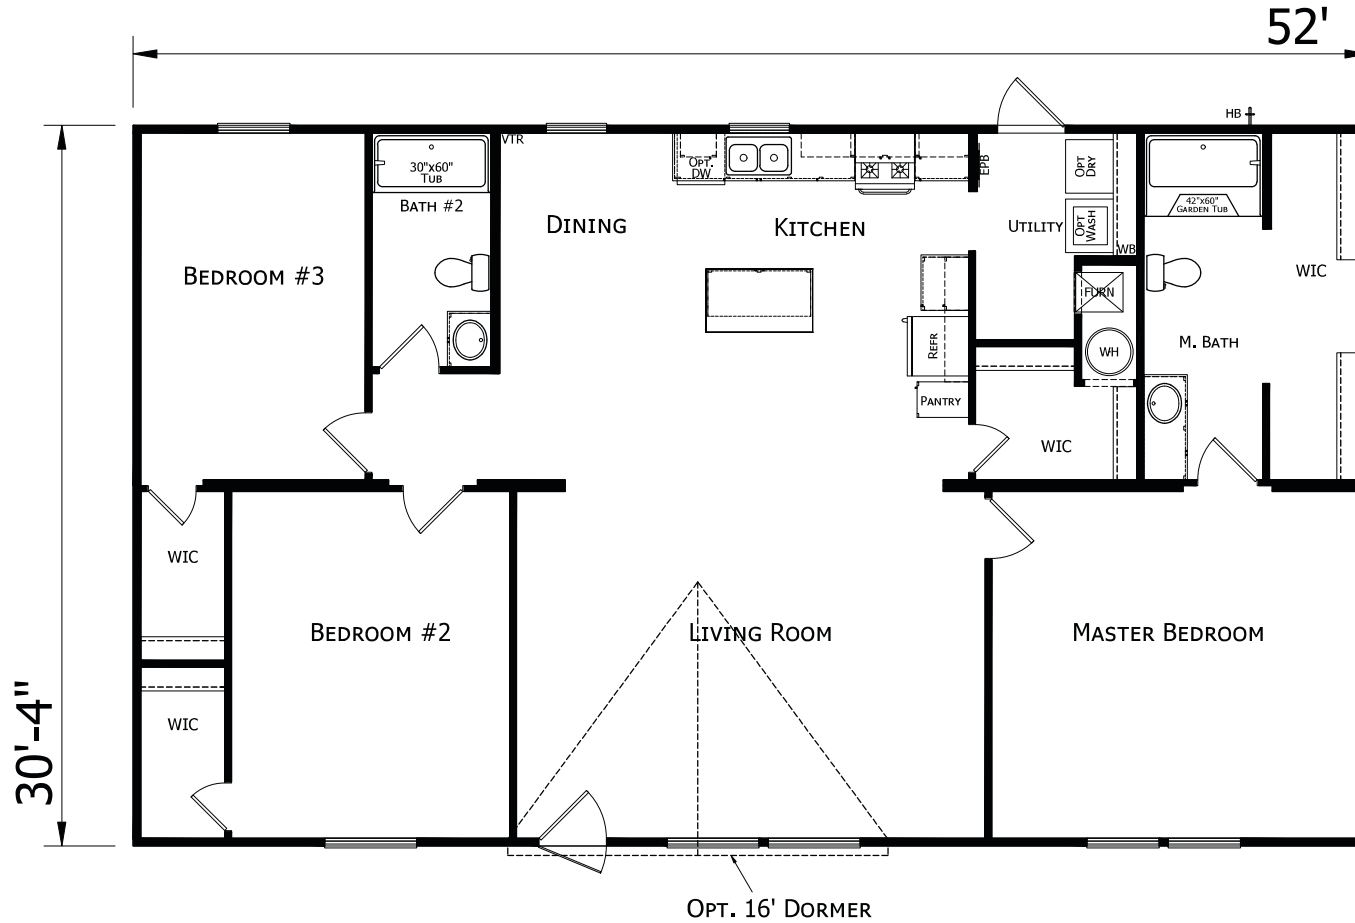

# Crosbyton

Prime Series

1,577 SQ. FT. (Approximate) 3 Bedroom, 2 Bath

Last Updated: 11-10-22

**FACTORY SELECT HOMES**  
4890 W. Main St.  
Farmington, NM 87401

**FSMmobileHomes.com | 1-800-750-8802**

**IMPORTANT:** Alta Cima Corp reserves the right to modify, cancel or substitute products or features of this event at any time without prior notice or obligation. Pictures and other promotional materials are representative and may depict or contain floor plans, square footages, elevations, options, upgrades, extra design features, decorations, floor coverings, specialty light fixtures, custom paint and wall coverings, window treatments, landscaping, sound and alarm systems, furnishings, appliances, and other designer/decorator features and amenities that are not included as part of the home and/or may not be available at all locations. Home, pricing and community information is subject to change, and homes to prior sale, at any time without notice or obligation. ©2020 Alta Cima Corp. All rights reserved.