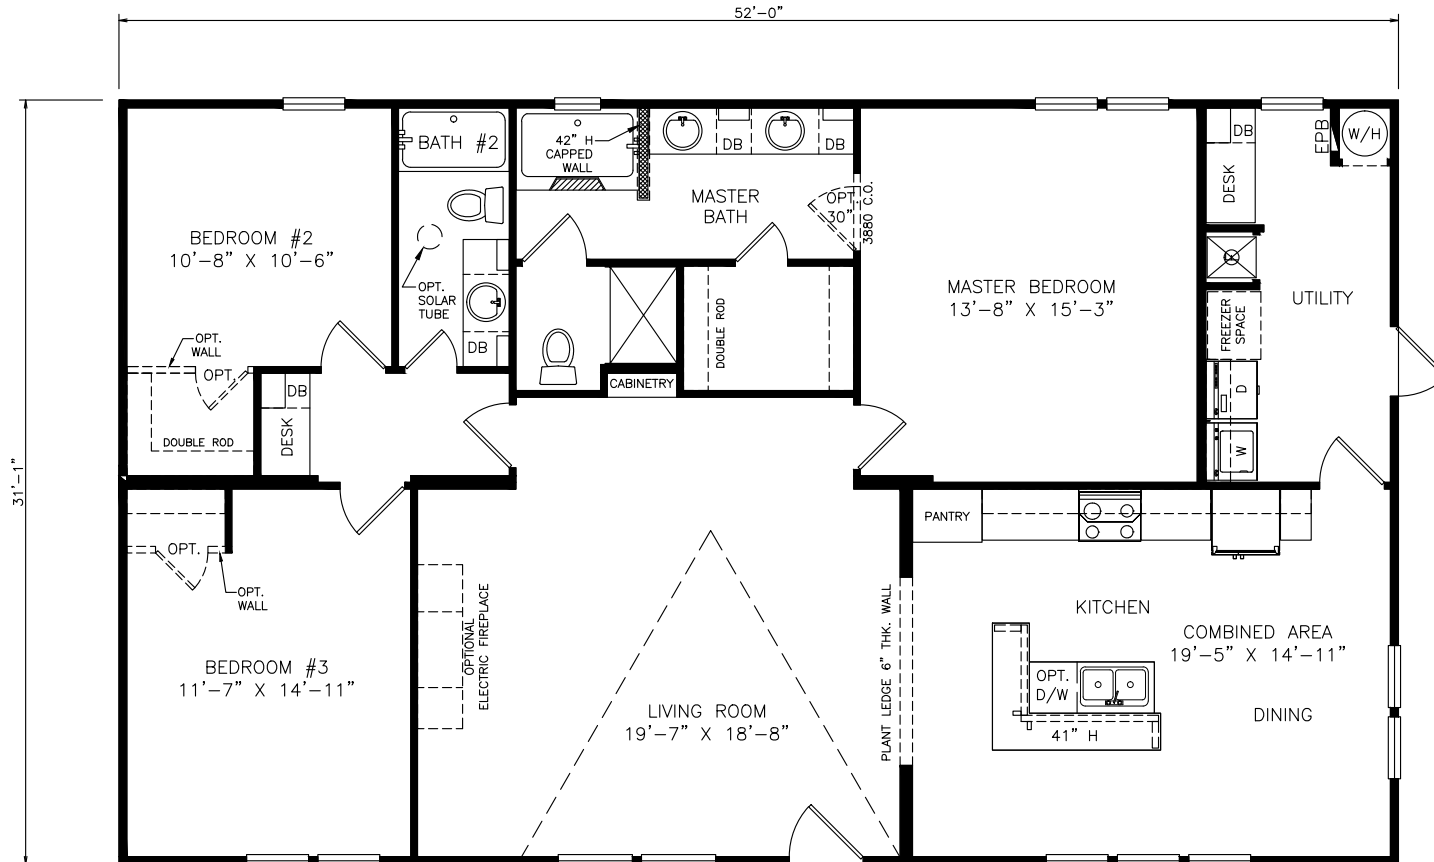

Davey

Heritage Series - Multi Section

1,622 SQ. FT. (Approximate) 3 Bedrooms, 2 Baths

Last Updated: 7-7-21

FACTORY SELECT HOMES
4890 W. Main St.
Farmington, NM 87401

FSMmobileHomes.com | 1-800-750-8802

IMPORTANT: Alta Cima Corp reserves the right to modify, cancel or substitute products or features of this event at any time without prior notice or obligation. Pictures and other promotional materials are representative and may depict or contain floor plans, square footages, elevations, options, upgrades, extra design features, decorations, floor coverings, specialty light fixtures, custom paint and wall coverings, window treatments, landscaping, sound and alarm systems, furnishings, appliances, and other designer/decorator features and amenities that are not included as part of the home and/or may not be available at all locations. Home, pricing and community information is subject to change, and homes to prior sale, at any time without notice or obligation. ©2020 Alta Cima Corp. All rights reserved.