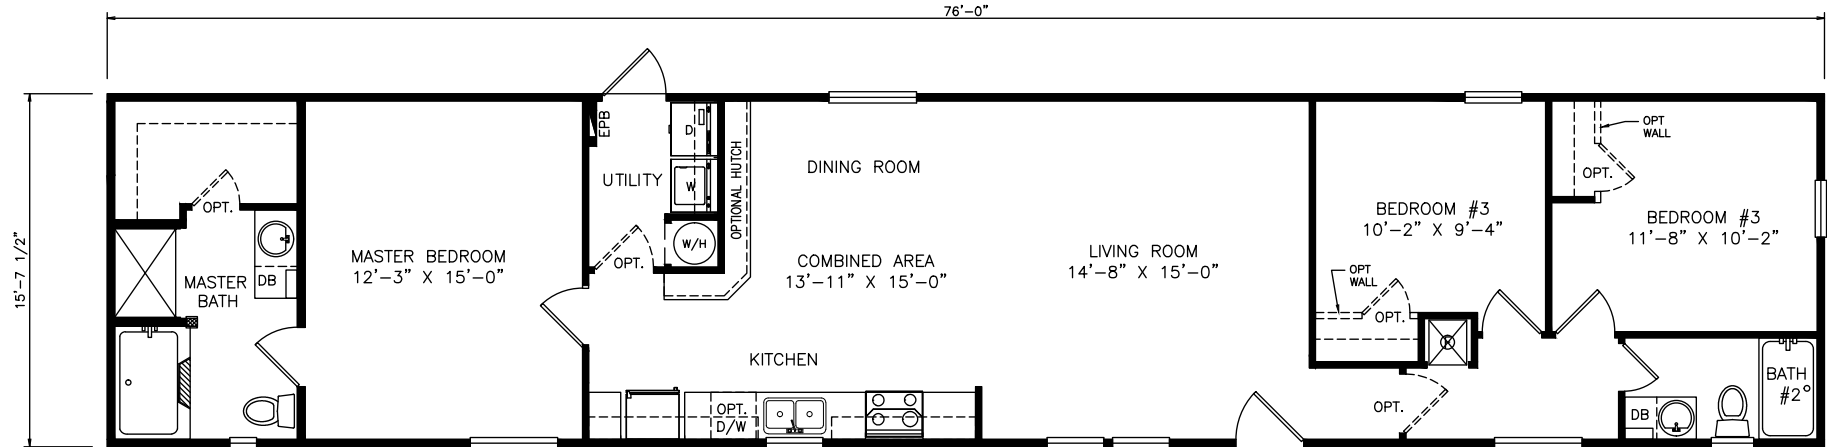

# Daylilly

Heritage Series - Single Section

1,193 SQ. FT. (Approximate) 3 Bedrooms, 2 Baths

Last Updated: 7-7-21

**FACTORY SELECT HOMES**  
4890 W. Main St.  
Farmington, NM 87401

**FSMobileHomes.com | 1-800-750-8802**