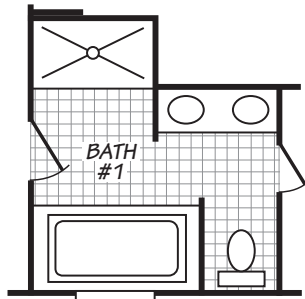

# Dilley

Weston Series

1,178 SQ. FT. (Approximate) 3 Bedroom, 2 Bath

Last Updated: 4-25-22

**FACTORY SELECT HOMES**  
4890 W. Main St.  
Farmington, NM 87401

**FSMobileHomes.com | 1-800-750-8802**

**IMPORTANT:** Alta Cima Corp reserves the right to modify, cancel or substitute products or features of this event at any time without prior notice or obligation. Pictures and other promotional materials are representative and may depict or contain floor plans, square footages, elevations, options, upgrades, extra design features, decorations, floor coverings, specialty light fixtures, custom paint and wall coverings, window treatments, landscaping, sound and alarm systems, furnishings, appliances, and other designer/decorator features and amenities that are not included as part of the home and/or may not be available at all locations. Home, pricing and community information is subject to change, and homes to prior sale, at any time without notice or obligation. ©2020 Alta Cima Corp. All rights reserved.