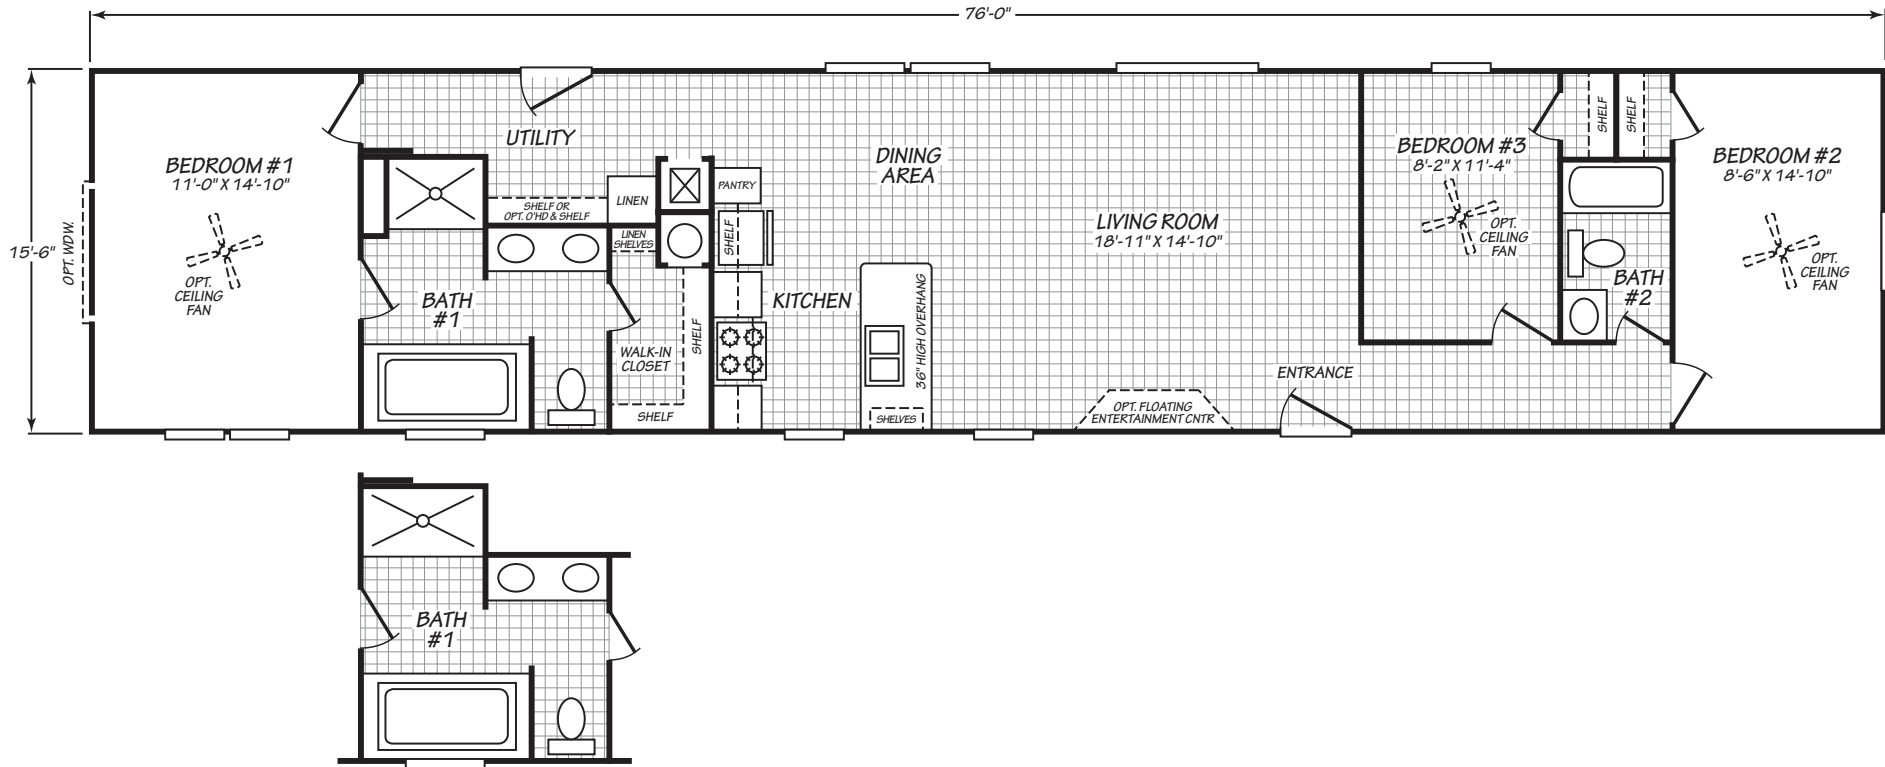

# Dilley

Weston Series

1,178 SQ. FT. (Approximate) 3 Bedroom, 2 Bath

Last Updated: 4-25-22

**FACTORY SELECT HOMES**  
4890 W. Main St.  
Farmington, NM 87401

**FSMobileHomes.com | 1-800-750-8802**

**IMPORTANT:** Alta Cima Corp reserves the right to modify, cancel or substitute products or features of this event at any time without prior notice or obligation. Pictures and other promotional materials are representative and may depict or contain floor plans, square footages, elevations, options, upgrades, extra design features, decorations, floor coverings, specialty light fixtures, custom paint and wall coverings, window treatments, landscaping, sound and alarm systems, furnishings, appliances, and other designer/decorator features and amenities that are not included as part of the home and/or may not be available at all locations. Home, pricing and community information is subject to change, and homes to prior sale, at any time without notice or obligation. ©2020 Alta Cima Corp. All rights reserved.