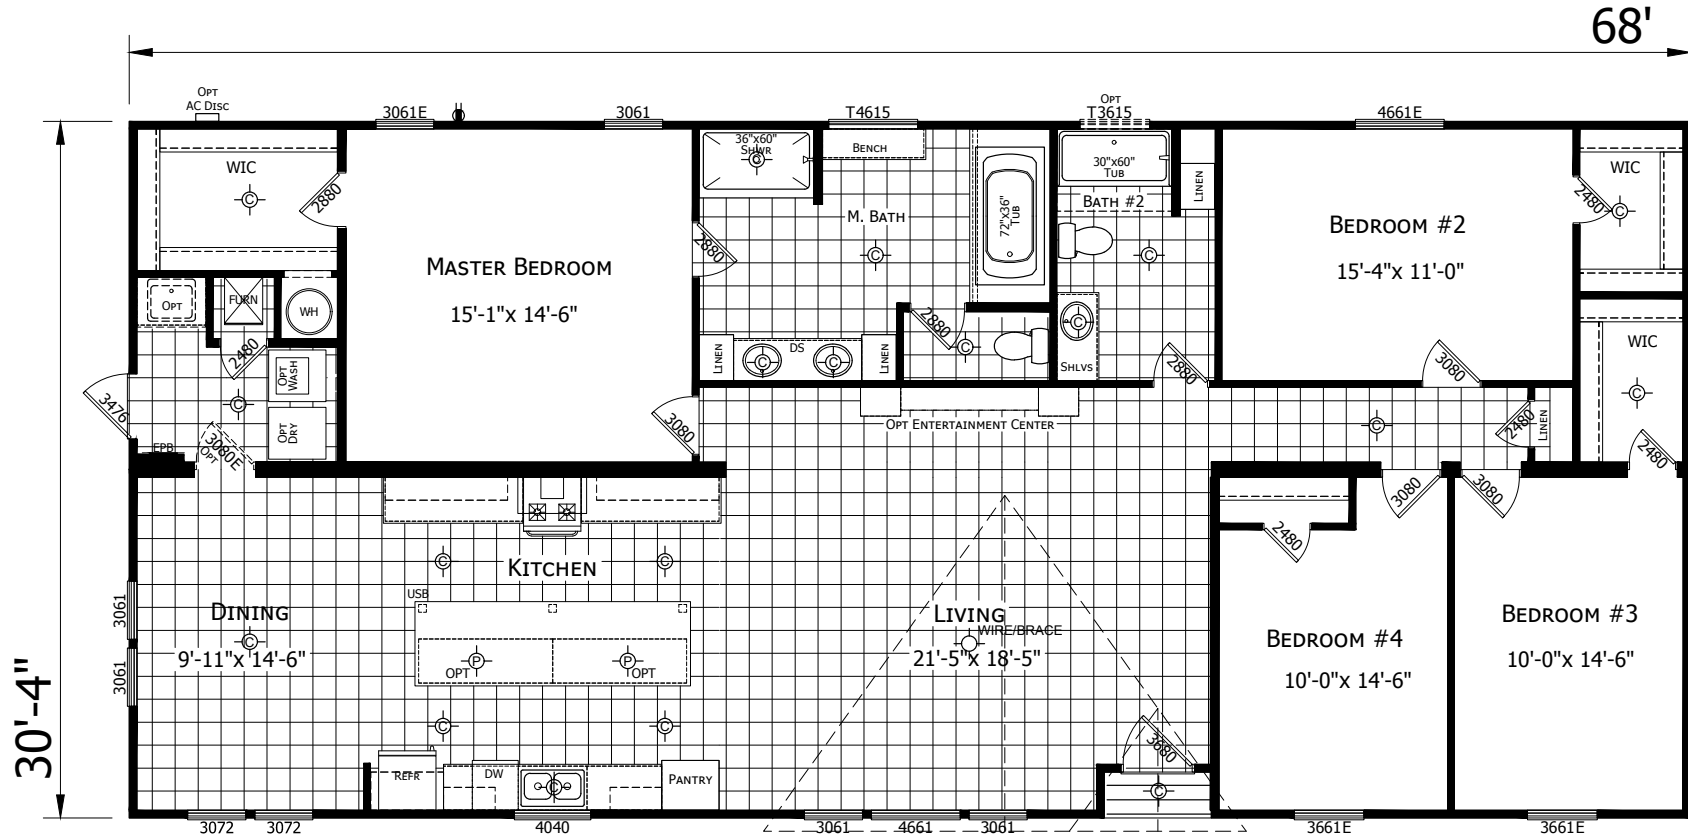

# Elsinore

Innovation Series - Multi Section

2,053 SQ. FT. (Approximate) 4 Bedrooms, 2 Baths

Last Updated: 5-25-21

**FACTORY SELECT HOMES**  
4890 W. Main St.  
Farmington, NM 87401

**FSMobileHomes.com | 1-800-750-8802**