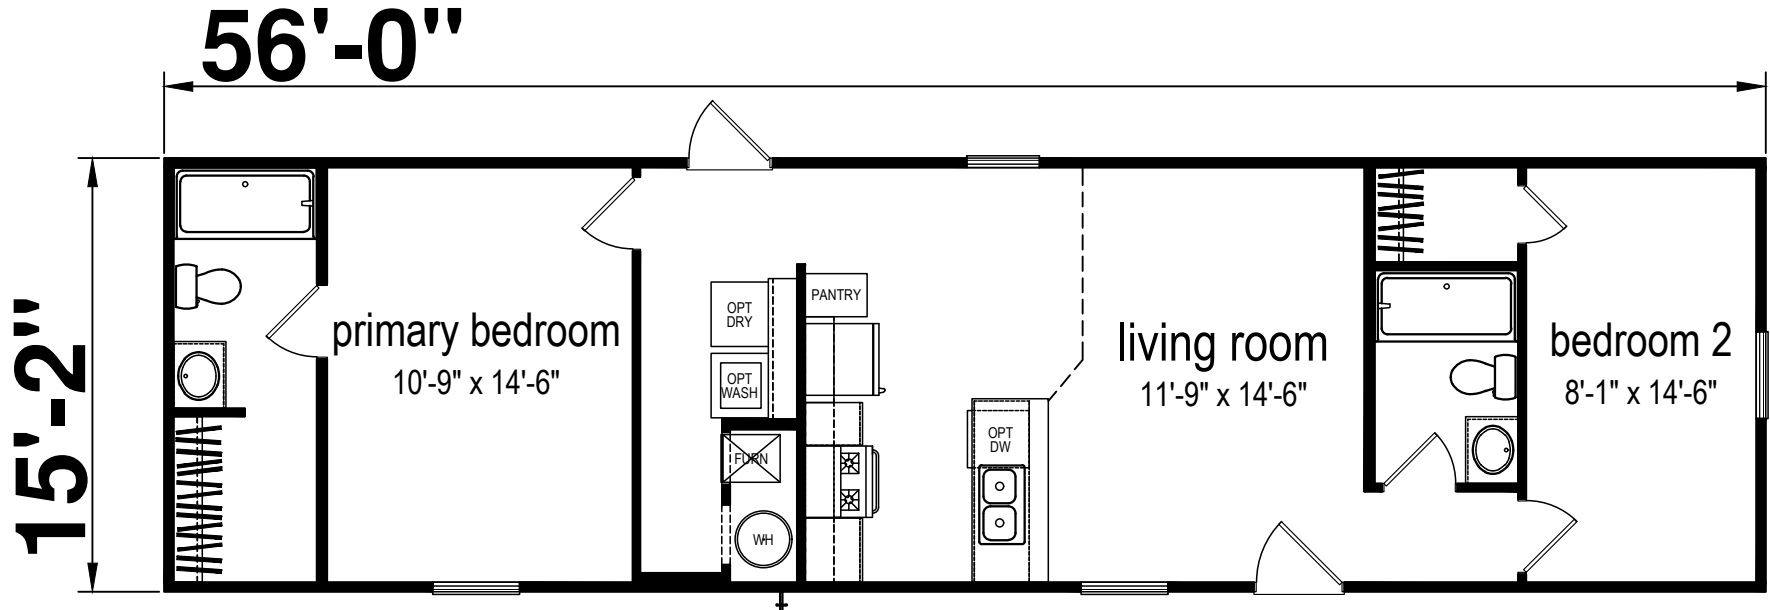

Enterprise

Prime Series

850 SQ. FT. (Approximate) 2 Bedroom, 2 Bath

Last Updated: 2-14-24

FACTORY SELECT HOMES
4890 W. Main St.
Farmington, NM 87401

FSMobileHomes.com | 1-800-750-8802

IMPORTANT: Alta Cima Corp reserves the right to modify, cancel or substitute products or features of this event at any time without prior notice or obligation. Pictures and other promotional materials are representative and may depict or contain floor plans, square footages, elevations, options, upgrades, extra design features, decorations, floor coverings, specialty light fixtures, custom paint and wall coverings, window treatments, landscaping, sound and alarm systems, furnishings, appliances, and other designer/decorator features and amenities that are not included as part of the home and/or may not be available at all locations. Home, pricing and community information is subject to change, and homes to prior sale, at any time without notice or obligation. ©2020 Alta Cima Corp. All rights reserved.