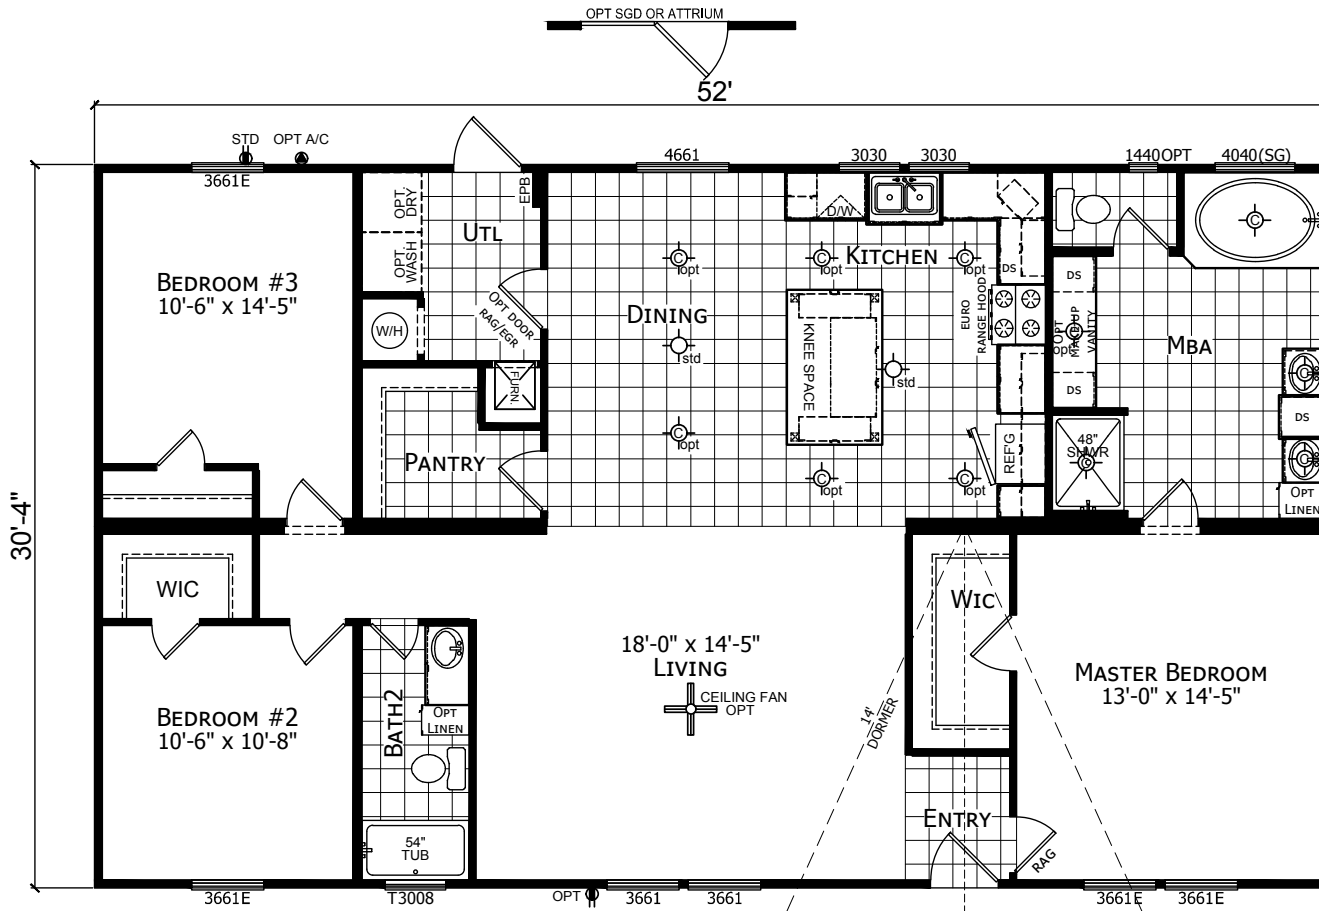

Foxwood

Select Series - Multi Section by Champion Homes | Burleson, TX

1,577 SQ. FT. (Approximate) 3 Bedroom, 2 Bath

Last Updated: 6-14-21

FACTORY SELECT HOMES
4890 W. Main St.
Farmington, NM 87401

FSMobileHomes.com | 1-800-750-8802