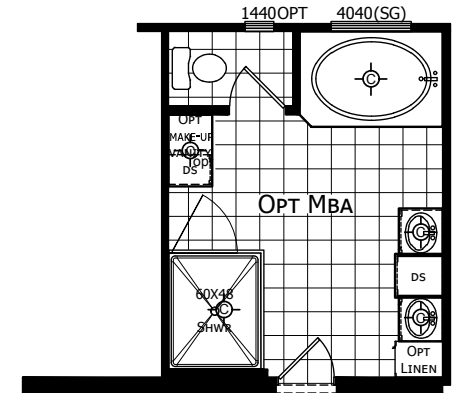

Foxwood

Select Series - Multi Section by Champion Homes | Burleson, TX

1,577 SQ. FT. (Approximate) 3 Bedroom, 2 Bath

Last Updated: 6-14-21

FACTORY SELECT HOMES
4890 W. Main St.
Farmington, NM 87401

FSMobileHomes.com | 1-800-750-8802