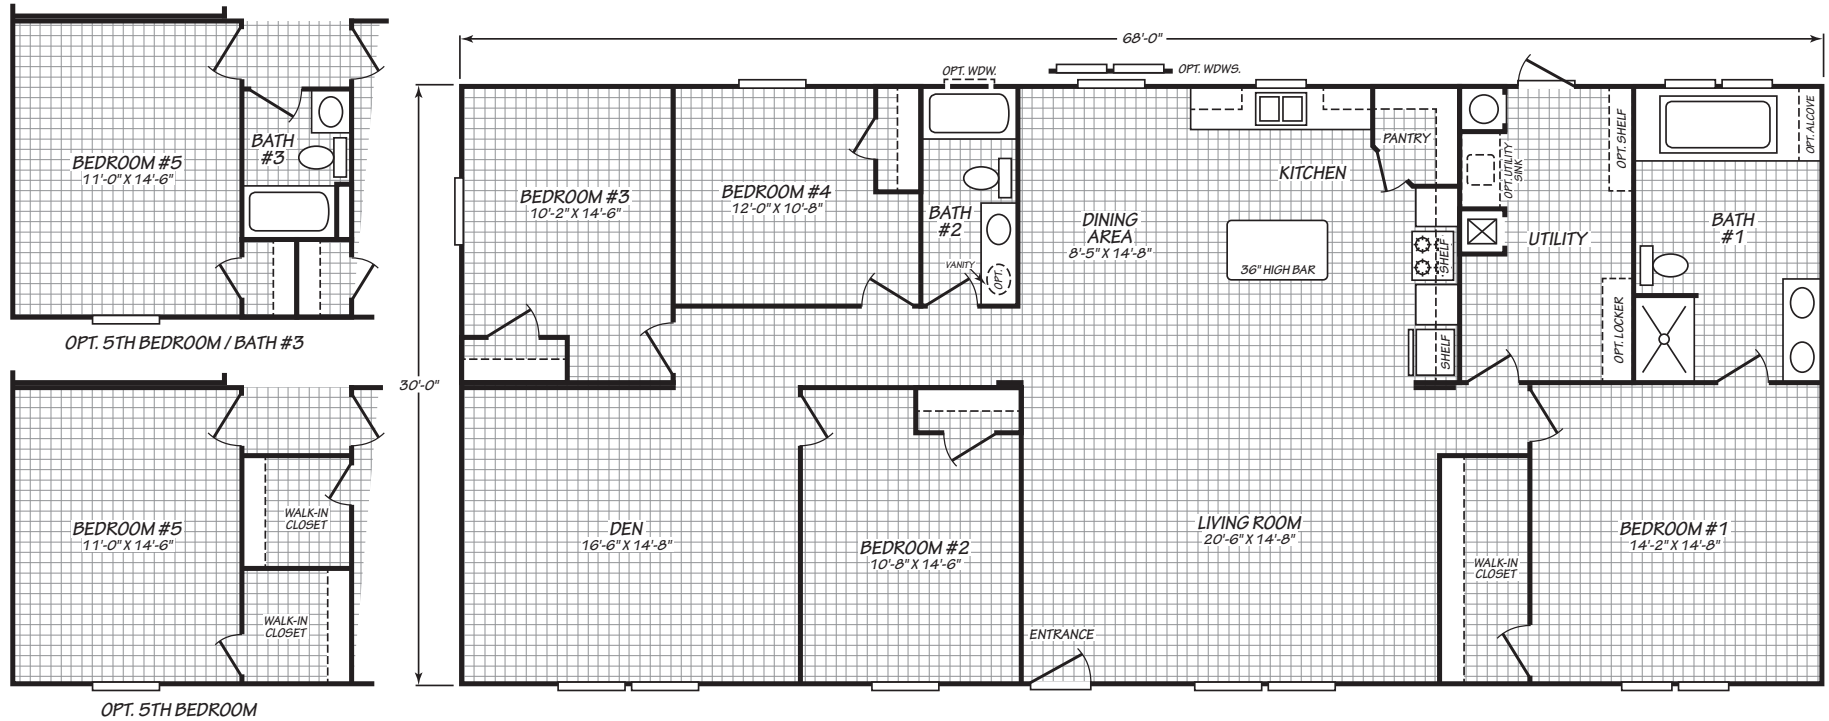

Glenarm

Pure Series

2,040 SQ. FT. (Approximate) 4 Bedroom, 2 Bath

Last Updated: 9-20-23

FACTORY SELECT HOMES
 4890 W. Main St.
 Farmington, NM 87401

FSMobileHomes.com | 1-800-750-8802

IMPORTANT: Alta Cima Corp reserves the right to modify, cancel or substitute products or features of this event at any time without prior notice or obligation. Pictures and other promotional materials are representative and may depict or contain floor plans, square footages, elevations, options, upgrades, extra design features, decorations, floor coverings, specialty light fixtures, custom paint and wall coverings, window treatments, landscaping, sound and alarm systems, furnishings, appliances, and other designer/decorator features and amenities that are not included as part of the home and/or may not be available at all locations. Home, pricing and community information is subject to change, and homes to prior sale, at any time without notice or obligation. ©2020 Alta Cima Corp. All rights reserved.