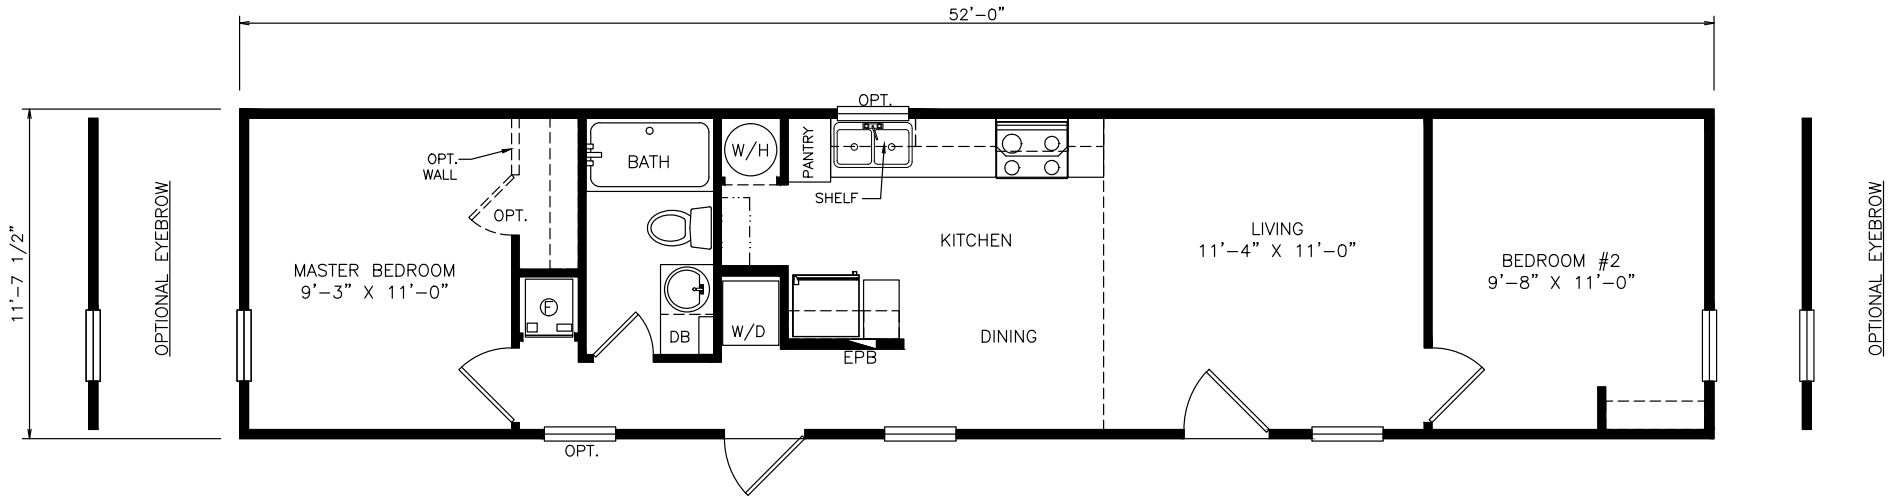

# Glenbar

Select Series - Single Section

608 SQ. FT. (Approximate) 2 Bedrooms, 1 Bath

Last Updated: 7-6-21

**FACTORY SELECT HOMES**  
4890 W. Main St.  
Farmington, NM 87401

**FSMobileHomes.com | 1-800-750-8802**